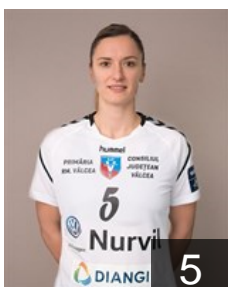

 SRB

Liscevic Kristina

Position: Left Back
Place of birth: Sombor
Date of birth: 20.10.1989
Height: 173 cm

EUROPEAN CUP - PLAYERS LIST

2019/20 DELO WOMEN'S EHF Champions League

WOMEN'S

 ROU SCM Ramnicu Valcea

 ESP

Lopez Herrero Marta

Position: Right Wing
Place of birth: Malaga
Date of birth: 04.02.1990
Height: 165 cm

 ROU

Marin Iuliana Daniela

Position: Line Player
Place of birth: Slobozia
Date of birth: 11.04.2000
Height: 179 cm

 DEN

Norgaard Osterballe A.

Position: Left Wing
Place of birth: Viborg
Date of birth: 15.09.1983
Height: 163 cm

 ROU

Stamin Roberta Maria

Position: Left Wing
Place of birth: Bechet
Date of birth: 25.02.2001
Height: 175 cm

 SRB

Trifunovic Jelena

Position: Left Back
Place of birth: Kraljevo
Date of birth: 04.08.1991
Height: 181 cm

 ROU

Zamfirescu Madalina Maria

Position: Centre Back
Place of birth: Nicolae Balcescu
Date of birth: 31.10.1994
Height: 177 cm