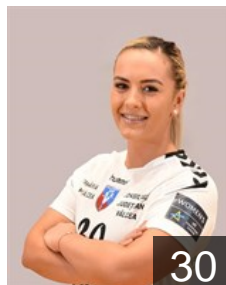

 UKR

Glibko Iryna

Position: Left Back
Place of birth: Odessa
Date of birth: 18.02.1990
Height: 169 cm

 ESP

Gonzalez Alvarez Mireya

Position: Right Back
Place of birth: Leon
Date of birth: 18.07.1991
Height: 178 cm

 SRB

Liscevic Kristina

Position: Left Back
Place of birth: Sombor
Date of birth: 20.10.1989
Height: 173 cm

EUROPEAN CUP - PLAYERS LIST

2019/20 DELO WOMEN'S EHF Champions League

WOMEN'S

 ROU SCM Ramnicu Valcea

 ESP

Lopez Herrero Marta

Position: Right Wing
Place of birth: Malaga
Date of birth: 04.02.1990
Height: 165 cm

 ROU

Marin Iuliana Daniela

Position: Line Player
Place of birth: Slobozia
Date of birth: 11.04.2000
Height: 179 cm