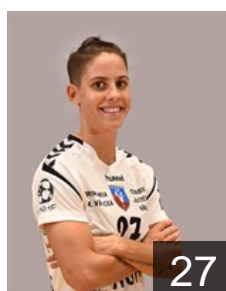

 MNE

Batinovic Marta

Position: Goalkeeper
Place of birth: Metkovic
Date of birth: 20.04.1990
Height: 184 cm

 ROU

Ciuca Diana Cristiana

Position: Goalkeeper
Place of birth: Craiova
Date of birth: 01.06.2000
Height: 181 cm

 ROU

Dumanska Yuliya

Position: Goalkeeper
Place of birth: Gorodenka
Date of birth: 15.08.1996
Height: 178 cm

 HUN

Elghaoui Asma

Position: Line Player
Place of birth: Monastir
Date of birth: 29.08.1991
Height: 174 cm

 ESP

Fernandez Fraga Alicia

Position: Centre Back
Place of birth: Valdovino
Date of birth: 21.12.1992
Height: 172 cm

 ROU

Florica Elena Cristina

Position: Left Wing
Place of birth: Creteni
Date of birth: 11.05.1992
Height: 174 cm