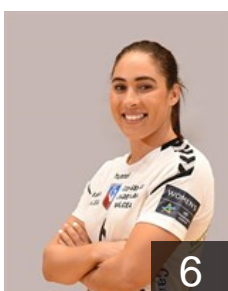

HUN

Elghaoui Asma

Position: Line Player
Place of birth: Monastir
Date of birth: 29.08.1991
Height: 174 cm