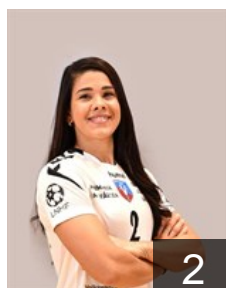

 SRB

Trifunovic Jelena

Position: Left Back
Place of birth: Kraljevo
Date of birth: 04.08.1991
Height: 181 cm

 ROU

Zamfirescu Madalina Maria

Position: Centre Back
Place of birth: Nicolae Balcescu
Date of birth: 31.10.1994
Height: 177 cm

EUROPEAN CUP - PLAYERS LIST

2019/20 DELO WOMEN'S EHF Champions League

WOMEN'S

 ROU SCM Ramnicu Valcea

Left Club

 ROU

Craiu Maria Florentina

Position: Line Player
Place of birth: Dragasani
Date of birth: 21.04.1996
Height: 172 cm

Left Club on 08.01.2020

 BRA

Da Silva Vieira Samara

Position: Left Back
Place of birth: Natal/RN
Date of birth: 07.10.1991
Height: 183 cm

Left Club on 14.06.2020

 ROU

Savu Ana Maria

Position: Right Back
Place of birth: Darabani
Date of birth: 24.02.1990
Height: 187 cm