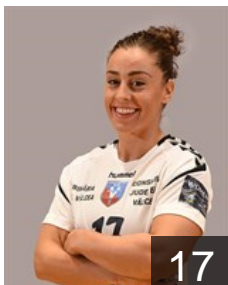

 UKR

Glibko Iryna

Position: Left Back
Place of birth: Odessa
Date of birth: 18.02.1990
Height: 169 cm

 ESP

Gonzalez Alvarez Mireya

Position: Right Back
Place of birth: Leon
Date of birth: 18.07.1991
Height: 178 cm

 SRB

Liscevic Kristina

Position: Left Back
Place of birth: Sombor
Date of birth: 20.10.1989
Height: 173 cm

EUROPEAN CUP - PLAYERS LIST

2019/20 DELO WOMEN'S EHF Champions League

WOMEN'S

 ROU SCM Ramnicu Valcea

 ESP

Lopez Herrero Marta

Position: Right Wing
Place of birth: Malaga
Date of birth: 04.02.1990
Height: 165 cm

 ROU

Marin Iuliana Daniela

Position: Line Player
Place of birth: Slobozia
Date of birth: 11.04.2000
Height: 179 cm