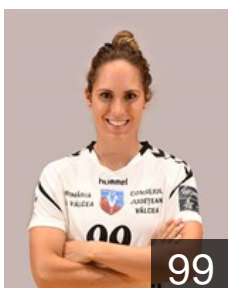

 MNE

Batinovic Marta

Position: Goalkeeper
Place of birth: Metkovic
Date of birth: 20.04.1990
Height: 184 cm

 ROU

Ciuca Diana Cristiana

Position: Goalkeeper
Place of birth: Craiova
Date of birth: 01.06.2000
Height: 181 cm

 ESP

Fernandez Fraga Alicia

Position: Centre Back
Place of birth: Valdovino
Date of birth: 21.12.1992
Height: 172 cm

 ROU

Florica Elena Cristina

Position: Left Wing
Place of birth: Creteni
Date of birth: 11.05.1992
Height: 174 cm

 UKR

Glibko Iryna

Position: Left Back
Place of birth: Odessa
Date of birth: 18.02.1990
Height: 169 cm

 ESP

Gonzalez Alvarez Mireya

Position: Right Back
Place of birth: Leon
Date of birth: 18.07.1991
Height: 178 cm

 SRB

Liscevic Kristina

Position: Left Back
Place of birth: Sombor
Date of birth: 20.10.1989
Height: 173 cm

EUROPEAN CUP - PLAYERS LIST

2019/20 DELO WOMEN'S EHF Champions League

WOMEN'S

 ROU SCM Ramnicu Valcea