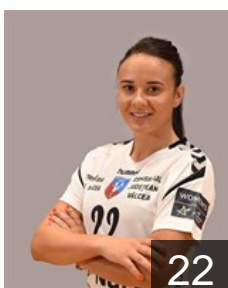

 MNE

Batinovic Marta

Position: Goalkeeper
Place of birth: Metkovic
Date of birth: 20.04.1990
Height: 184 cm

 ROU

Ciuca Diana Cristiana

Position: Goalkeeper
Place of birth: Craiova
Date of birth: 01.06.2000
Height: 181 cm

 ROU

Dumanska Yuliya

Position: Goalkeeper
Place of birth: Gorodenka
Date of birth: 15.08.1996
Height: 178 cm

 HUN

Elghaoui Asma

Position: Line Player
Place of birth: Monastir
Date of birth: 29.08.1991
Height: 174 cm

 ESP

Fernandez Fraga Alicia

Position: Centre Back
Place of birth: Valdovino
Date of birth: 21.12.1992
Height: 172 cm

 ROU

Florica Elena Cristina

Position: Left Wing
Place of birth: Creteni
Date of birth: 11.05.1992
Height: 174 cm

 UKR

Glibko Iryna

Position: Left Back
Place of birth: Odessa
Date of birth: 18.02.1990
Height: 169 cm

 ESP

Gonzalez Alvarez Mireya

Position: Right Back
Place of birth: Leon
Date of birth: 18.07.1991
Height: 178 cm