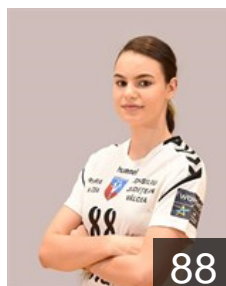

 UKR

Glibko Iryna

Position: Left Back
Place of birth: Odessa
Date of birth: 18.02.1990
Height: 169 cm

 ESP

Gonzalez Alvarez Mireya

Position: Right Back
Place of birth: Leon
Date of birth: 18.07.1991
Height: 178 cm

 SRB

Liscevic Kristina

Position: Left Back
Place of birth: Sombor
Date of birth: 20.10.1989
Height: 173 cm

EUROPEAN CUP - PLAYERS LIST

2019/20 DELO WOMEN'S EHF Champions League

WOMEN'S

 ROU SCM Ramnicu Valcea

 ESP

Lopez Herrero Marta

Position: Right Wing
Place of birth: Malaga
Date of birth: 04.02.1990
Height: 165 cm

 ROU

Marin Iuliana Daniela

Position: Line Player
Place of birth: Slobozia
Date of birth: 11.04.2000
Height: 179 cm

 DEN

Norgaard Osterballe A.

Position: Left Wing
Place of birth: Viborg
Date of birth: 15.09.1983
Height: 163 cm

 ROU

Stamin Roberta Maria

Position: Left Wing
Place of birth: Bechet
Date of birth: 25.02.2001
Height: 175 cm