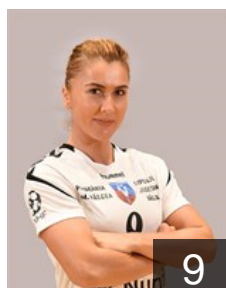

EUROPEAN CUP - PLAYERS LIST

2019/20 DELO WOMEN'S EHF Champions League

WOMEN'S

 ROU SCM Ramnicu Valcea

 ROU

Adespii Molnar Andreea

Position: Left Back
Place of birth: Brasov
Date of birth: 09.05.1990
Height: 178 cm

 ROU

Bacaoanu Raluca Elena

Position: Line Player
Place of birth: Constanta
Date of birth: 02.05.1989
Height: 177 cm

 ROU

Badea Alexandra Diana

Position: Right Wing
Place of birth: Bucuresti
Date of birth: 22.05.1998
Height: 176 cm

 MNE

Batinovic Marta

Position: Goalkeeper
Place of birth: Metkovic
Date of birth: 20.04.1990
Height: 184 cm

 ROU

Ciuca Diana Cristiana

Position: Goalkeeper
Place of birth: Craiova
Date of birth: 01.06.2000
Height: 181 cm