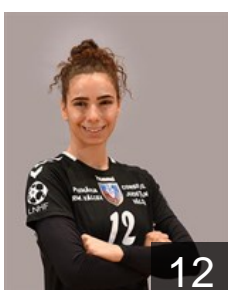

EUROPEAN CUP - PLAYERS LIST

2019/20 DELO WOMEN'S EHF Champions League

WOMEN'S

 ROU SCM Ramnicu Valcea

 ROU

Adespii Molnar Andreea

Position: Left Back
Place of birth: Brasov
Date of birth: 09.05.1990
Height: 178 cm

 ROU

Bacaoanu Raluca Elena

Position: Line Player
Place of birth: Constanta
Date of birth: 02.05.1989
Height: 177 cm

 ROU

Badea Alexandra Diana

Position: Right Wing
Place of birth: Bucuresti
Date of birth: 22.05.1998
Height: 176 cm

 MNE

Batinovic Marta

Position: Goalkeeper
Place of birth: Metkovic
Date of birth: 20.04.1990
Height: 184 cm

 ROU

Ciuca Diana Cristiana

Position: Goalkeeper
Place of birth: Craiova
Date of birth: 01.06.2000
Height: 181 cm