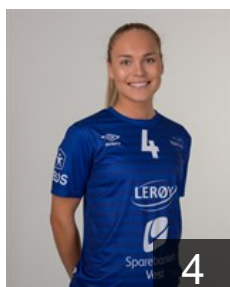

## Oyerhamn Rikke

Position: Left Wing  
Place of birth: Bergen  
Date of birth: 23.08.2000  
Height: 176 cm

 NOR

## Skarstein-Storeng T.

Position: Right Back  
Place of birth: Bergen  
Date of birth: 14.08.2001  
Height: 173 cm

 NOR

## Skogstrand Eli Smørgrav

Position: Goalkeeper  
Place of birth: Honefoss  
Date of birth: 21.03.2000  
Height: 172 cm

 SWE