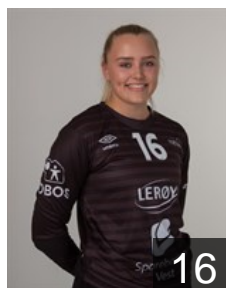

NOR

Skogstrand Eli Smørgrav

Position: Goalkeeper
Place of birth: Honefoss
Date of birth: 21.03.2000
Height: 172 cm