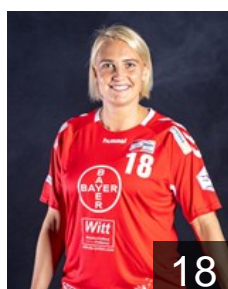

## Adams Pia

Position: Left Back  
Place of birth: Leverkusen  
Date of birth: 07.01.1996  
Height: 184 cm

NED

## Bruggeman Annefleur

Position: Left Back  
Place of birth: Echt  
Date of birth: 23.07.1997  
Height: 181 cm

GER

## Cormann Sophia

Position: Centre Back  
Place of birth: Simmerath  
Date of birth: 16.08.2002  
Height: 166 cm

ISL

## Fehr Vanessa

Position: Goalkeeper  
Place of birth: Aachen  
Date of birth: 13.09.1997  
Height: 170 cm

GER