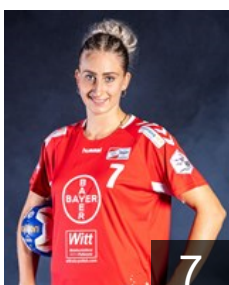

## Souza Jennifer

Position: Left Wing  
Place of birth: Wittlich  
Date of birth: 29.09.1999  
Height: 169 cm

 GER

## Thomaier Mareike

Position: Centre Back  
Place of birth: Köln  
Date of birth: 25.08.2000  
Height: 170 cm

 GER

## Veit Loreen

Position: Left Wing  
Place of birth: Güstrow  
Date of birth: 28.05.2002  
Height: 166 cm

 GER