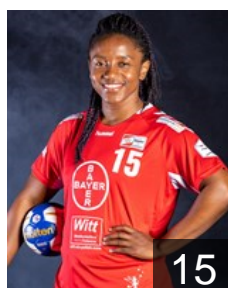

## Left Club

 SUI

**Hodel Xenia**

Position: Right Back  
Place of birth: Luzern  
Date of birth: 27.11.1998  
Height: 171 cm

Left Club on 02.01.2020

 GER

**Kinlend Prudence Georgette**

Position: Left Back  
Place of birth: Omeng-Littoral  
Date of birth: 29.03.1992  
Height: 174 cm