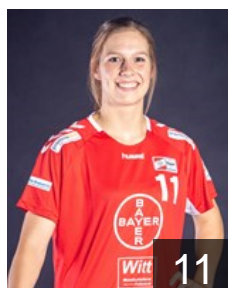

## Adams Pia

Position: Left Back  
Place of birth: Leverkusen  
Date of birth: 07.01.1996  
Height: 184 cm

NED

## Bruggeman Annefleur

Position: Left Back  
Place of birth: Echt  
Date of birth: 23.07.1997  
Height: 181 cm

GER