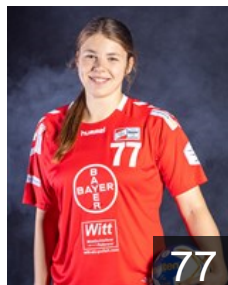

## Kurzke Nele

Position: Goalkeeper  
Place of birth: Leipzig  
Date of birth: 16.06.1990  
Height: 187 cm

# EUROPEAN CUP - PLAYERS LIST

Women's European Cup - EHF Cup 2019/20

 GER TSV Bayer 04 - Werksellen

 GER

## Polsz Jule

Position: Right Wing  
Place of birth: Gangloff  
Date of birth: 19.12.2001  
Height: 173 cm

 GER

## Rode Elaine

Position: Right Wing  
Place of birth: Berlin  
Date of birth: 08.04.1999  
Height: 172 cm

 GER