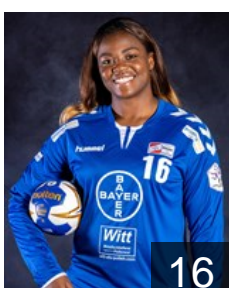

## Bruggeman Annefleur

Position: Left Back  
Place of birth: Echt  
Date of birth: 23.07.1997  
Height: 181 cm

GER

## Cormann Sophia

Position: Centre Back  
Place of birth: Simmerath  
Date of birth: 16.08.2002  
Height: 166 cm

ISL

## Einarsdottir Hildigunnur

Position: Line Player  
Place of birth: Reykjavik  
Date of birth: 11.02.1988  
Height: 180 cm

GER

## Fehr Vanessa

Position: Goalkeeper  
Place of birth: Aachen  
Date of birth: 13.09.1997  
Height: 170 cm

GER