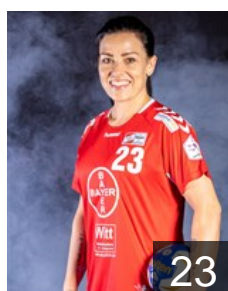

## Fehr Vanessa

Position: Goalkeeper  
Place of birth: Aachen  
Date of birth: 13.09.1997  
Height: 170 cm

GER

## Hinkelmann Kim Lara

Position: Line Player  
Place of birth: Leverkusen  
Date of birth: 16.10.2001  
Height: 183 cm

GER

## Holste Lilli

Position: Right Back  
Place of birth: Stolberg  
Date of birth: 25.04.2001  
Height: 180 cm

GER