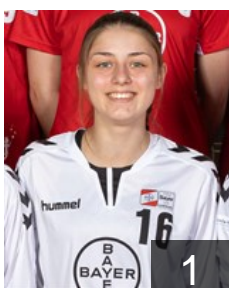

## Fehr Vanessa

Position: Goalkeeper  
Place of birth: Aachen  
Date of birth: 13.09.1997  
Height: 170 cm

GER

## Holste Lilli

Position: Right Back  
Place of birth: Stolberg  
Date of birth: 25.04.2001  
Height: 180 cm

GER

## Huber Svenja

Position: Right Wing  
Place of birth: Mannheim  
Date of birth: 23.10.1985  
Height: 168 cm

GER

## Humpert Alexandra

Position: Goalkeeper  
Place of birth: Essen  
Date of birth: 05.12.2002  
Height: 177 cm

LTU