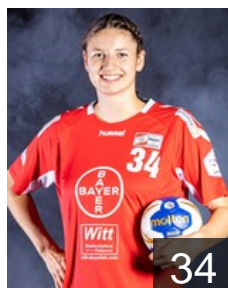

## Polsz Jule

Position: Right Wing  
Place of birth: Gangloff  
Date of birth: 19.12.2001  
Height: 173 cm

 GER

## Rode Elaine

Position: Right Wing  
Place of birth: Berlin  
Date of birth: 08.04.1999  
Height: 172 cm

 GER

## Rode Jennifer

Position: Right Back  
Place of birth: Berlin  
Date of birth: 03.08.1995  
Height: 177 cm

 GER