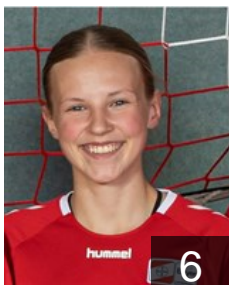

EUROPEAN CUP - PLAYERS LIST

Women's European Cup - EHF Cup 2019/20

GER TSV Bayer 04 - Werksellen

GER

Polsz Jule

Position: Right Wing
Place of birth: Gangloff
Date of birth: 19.12.2001
Height: 173 cm