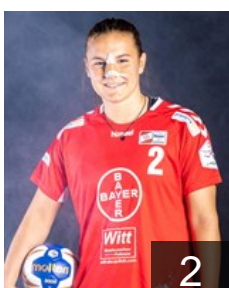

## Seidel Anna

Position: Line Player  
Place of birth: Bottrop  
Date of birth: 18.07.1995  
Height: 175 cm

 GER

## Souza Jennifer

Position: Left Wing  
Place of birth: Wittlich  
Date of birth: 29.09.1999  
Height: 169 cm

 GER