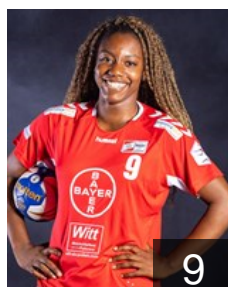

GER

Souza Jennifer

Position: Left Wing
Place of birth: Wittlich
Date of birth: 29.09.1999
Height: 169 cm