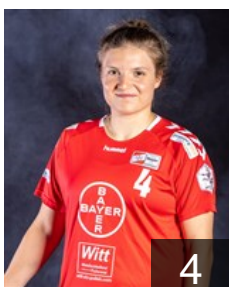

GER

Seidel Anna

Position: Line Player
Place of birth: Bottrop
Date of birth: 18.07.1995
Height: 175 cm