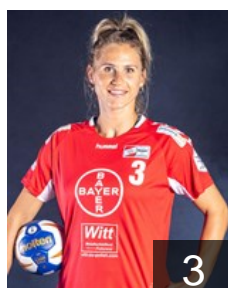

## Fehr Vanessa

Position: Goalkeeper  
Place of birth: Aachen  
Date of birth: 13.09.1997  
Height: 170 cm

GER

## Holste Lilli

Position: Right Back  
Place of birth: Stolberg  
Date of birth: 25.04.2001  
Height: 180 cm

GER

## Huber Svenja

Position: Right Wing  
Place of birth: Mannheim  
Date of birth: 23.10.1985  
Height: 168 cm

GER

## Humpert Alexandra

Position: Goalkeeper  
Place of birth: Essen  
Date of birth: 05.12.2002  
Height: 177 cm

LTU