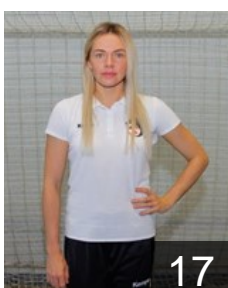

## Kanaval Maria

Position: Left Back  
Place of birth: Rogachev  
Date of birth: 19.03.1997  
Height: 185 cm

19

 BLR

## Khaliyaznikava Anastasiya

Position: Line Player  
Place of birth: Gomel  
Date of birth: 19.04.2002  
Height: 177 cm

5

 BLR

## Kishko Alina

Position: Left Back  
Place of birth: Cherven  
Date of birth: 11.10.2002  
Height: 183 cm

43

 RUS