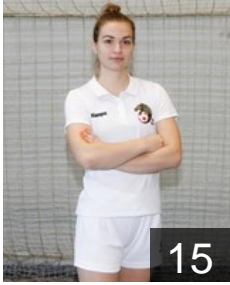

EUROPEAN CUP - PLAYERS LIST

Women's European Cup - Challenge Cup 2019/20

BLR BNTU-BelAZ Minsk Reg.

Left Club

BLR

Salei Anastasiya

Position: Right Back

Place of birth: Grodno

Date of birth: 05.02.2002

Height: 177 cm

Left Club on 01.06.2020