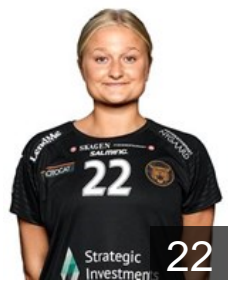

## Bidstrup Mia Rej

Position: Centre Back  
Place of birth: VALBY  
Date of birth: 02.02.1990  
Height: 169 cm

 SWE

## Blohm Linn

Position: Line Player  
Place of birth: Stockholm  
Date of birth: 20.05.1992  
Height: 180 cm

 SWE

## Blomstrand Hanna

Position: Right Back  
Place of birth: Falun  
Date of birth: 25.08.1996  
Height: 173 cm

 NED