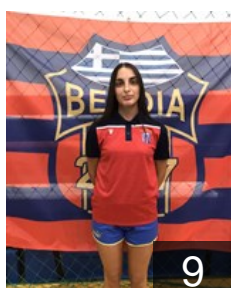

 SRB

Covic Milica

Position: Back
Place of birth: Belgrad
Date of birth: 12.01.1988
Height: 182 cm

 GRE

Delisavva Maria

Position: Left Wing
Place of birth: VEROIA
Date of birth: 28.09.1997
Height: 171 cm

 GRE

Georgiadou Kleopatra

Position: Back
Place of birth: VEROIA
Date of birth: 05.01.1997
Height: 170 cm

 DEN

Jurisic Neda

Position: Centre Back
Place of birth: Horsens
Date of birth: 16.05.1995
Height: 172 cm

 GRE

Karacharisi Rafailia

Position: Left Back
Place of birth: Veroia
Date of birth: 12.01.1996
Height: 174 cm

 GRE

Karampatzaki Efstratia

Position: Left Wing
Place of birth: THESSALONIKI
Date of birth: 27.02.2001
Height: 175 cm

 GRE

Mastaka Elisavet

Position: Line Player
Place of birth: Thessaloniki
Date of birth: 28.03.1988
Height: 174 cm

 GRE

Pitoulia Athina

Position: Goalkeeper
Place of birth: VEROIA
Date of birth: 15.12.1979
Height: 170 cm