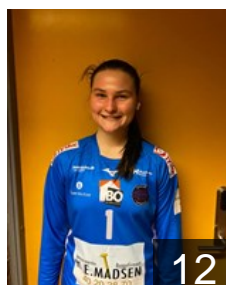

EUROPEAN CUP - PLAYERS LIST

EHF European League Women 2020/21

DEN *Ikast Handbold*

NOR
Bakkerud Ingvild Kristiansen

Position: Left Back
Place of birth: Kongsberg
Date of birth: 09.07.1995
Height: 184 cm

DEN
Bossen Anne Christine

Position: Goalkeeper
Place of birth: Aarhus
Date of birth: 14.10.2003
Height: -

DEN
Brandt Cecilie Højgaard

Position: Right Wing
Place of birth: Viborg
Date of birth: 16.11.2001
Height: 169 cm

DEN
Busk C.

Position: Centre Back
Place of birth: Vejle
Date of birth: 26.07.2001
Height: 178 cm

GER
Englert Sabine

Position: Goalkeeper
Place of birth: Aschaffenburg
Date of birth: 27.11.1981
Height: 183 cm

NOR
Fauske Helene Gigstad