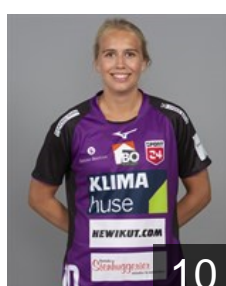

Position: Centre Back
Place of birth: Vejle
Date of birth: 26.07.2001
Height: 178 cm

GER
Englert Sabine

Position: Goalkeeper
Place of birth: Aschaffenburg
Date of birth: 27.11.1981
Height: 183 cm

NOR
Fauske Helene Gigstad

Position: Centre Back
Place of birth: Bærum
Date of birth: 31.01.1997
Height: 177 cm

DEN
Friis Emma Cecilie Uhrskov

Position: Left Wing
Place of birth: Herning
Date of birth: 31.10.1999
Height: 162 cm

DEN
Hougaard Line Mai Nørgaard

Position: Right Wing
Place of birth: Herning
Date of birth: 06.10.1999
Height: 163 cm

DEN
Iversen Sarah

Position: Line Player
Place of birth: Frederiksberg
Date of birth: 10.04.1990
Height: 177 cm

DEN
Johannsen Lin

Position: Left Wing
Place of birth: Tinglev
Date of birth: 08.03.2002
Height: -

NOR
Johansen Vilde Ingeborg

Position: Line Player
Place of birth: Tønsberg
Date of birth: 25.07.1994
Height: 182 cm

DEN
Kristensen Naja Nissen