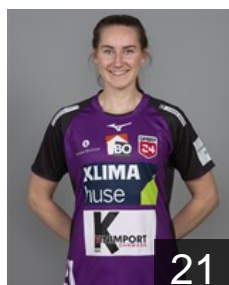

EUROPEAN CUP - PLAYERS LIST

EHF European League Women 2020/21

DEN *Ikast Handbold*

NOR
Bakkerud Ingvild Kristiansen

Position: Left Back
Place of birth: Kongsberg
Date of birth: 09.07.1995
Height: 184 cm

DEN
Bossen Anne Christine

Position: Goalkeeper
Place of birth: Aarhus
Date of birth: 14.10.2003
Height: -

DEN
Brandt Cecilie Højgaard

Position: Right Wing
Place of birth: Viborg
Date of birth: 16.11.2001
Height: 169 cm

DEN
Busk C.

Position: Centre Back
Place of birth: Vejle
Date of birth: 26.07.2001
Height: 178 cm

GER
Englert Sabine

Position: Goalkeeper
Place of birth: Aschaffenburg
Date of birth: 27.11.1981
Height: 183 cm

NOR
Fauske Helene Gigstad