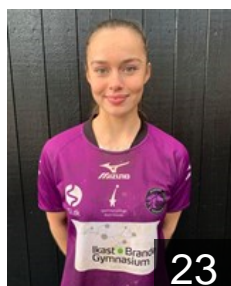

Date of birth: 07.03.2002

Height: -

Left Club on 13.01.2021

DEN

Petersen Emma Caroline

Position:

Place of birth:

Date of birth: 13.11.2001

Height: -

Left Club on 13.01.2021

FAR

Sveinbjörnsdóttir Poulsen Lív

Position: Right Wing

Place of birth: Vestmanna

Date of birth: 27.12.2001

Height: -