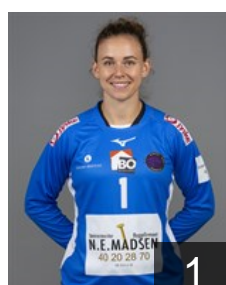

Position: Left Wing
Place of birth: Tinglev
Date of birth: 08.03.2002
Height: -

NOR
Johansen Vilde Ingeborg

Position: Line Player
Place of birth: Tønsberg
Date of birth: 25.07.1994
Height: 182 cm

DEN
Kristensen Naja Nissen

Position: Left Wing
Place of birth: Ikast-Brande
Date of birth: 10.08.1999
Height: 177 cm

EUROPEAN CUP - PLAYERS LIST

EHF European League Women 2020/21

DEN *Ikast Handbold*

DEN
Møller Michala Elsberg
Position: Centre Back
Place of birth: Aalborg
Date of birth: 16.02.2000
Height: 175 cm

DEN
Pedersen F.
Position: Line Player
Place of birth: Ringkøbing-
Date of birth: 16.04.2001
Height: 169 cm

DEN
Petersen Simone Cathrine
Position: Centre Back
Place of birth: Ringsted
Date of birth: 28.08.1997
Height: 177 cm

DEN
Rasmussen Nanna Lovig
Position: Line Player
Place of birth: Holstebro
Date of birth: 03.07.2003
Height: -

DEN
Romer Mathilde Berner
Position: Goalkeeper
Place of birth: København
Date of birth: 19.04.2003
Height: -