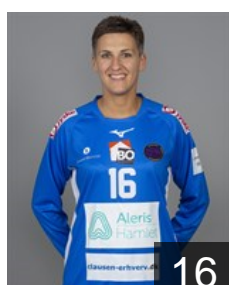

EUROPEAN CUP - PLAYERS LIST

EHF European League Women 2020/21

DEN *Ikast Handbold*

NOR
Bakkerud Ingvild Kristiansen

Position: Left Back
Place of birth: Kongsberg
Date of birth: 09.07.1995
Height: 184 cm

DEN
Bossen Anne Christine

Position: Goalkeeper
Place of birth: Aarhus
Date of birth: 14.10.2003
Height: -

DEN
Brandt Cecilie Højgaard

Position: Right Wing
Place of birth: Viborg
Date of birth: 16.11.2001
Height: 169 cm

DEN
Busk C.

Position: Centre Back
Place of birth: Vejle
Date of birth: 26.07.2001
Height: 178 cm

GER
Englert Sabine

Position: Goalkeeper
Place of birth: Aschaffenburg
Date of birth: 27.11.1981
Height: 183 cm

NOR
Fauske Helene Gigstad