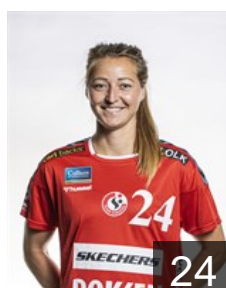

DEN

Myers Line Anna Ryborg

Position: Right Back
Place of birth: Hvidovre
Date of birth: 31.12.1989
Height: 183 cm

DEN

Nielsen Kaja Kamp

Position: Line Player
Place of birth: Rebild
Date of birth: 29.04.1994
Height: 172 cm

ESP

Pena Abaurrea Nerea

Position: Centre Back
Place of birth: Pamplona
Date of birth: 13.12.1989
Height: 175 cm

NED

Polman Estavana

Position: Left Back
Place of birth: Arnhem
Date of birth: 05.08.1992
Height: 173 cm

DEN

Poulsen Rikke Vestergaard

Position: Goalkeeper
Place of birth: Holstebro
Date of birth: 20.04.1986
Height: 177 cm

DEN

Sall Helena Selina

Position: Left Wing
Place of birth: Aarhus
Date of birth: 19.03.2002
Height: 168 cm

NOR

Solberg-Isaksen S.

Position: Left Wing
Place of birth: Bærum
Date of birth: 16.06.1990
Height: 178 cm

DEN

Thisgaard Caroline Soeborg

Position: Line Player
Place of birth: Esbjerg
Date of birth: 12.02.2002
Height: 176 cm