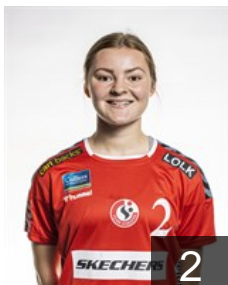

Position: Line Player
Place of birth: Oslo
Date of birth: 18.12.1994
Height: 178 cm

NOR

Jacobsen Marit Røsberg

Position: Right Wing
Place of birth: Narvik
Date of birth: 25.02.1994
Height: 165 cm

DEN

Jensen Annette

Position: Centre Back
Place of birth: Frederica
Date of birth: 24.09.1991
Height: 176 cm

DEN

Jepsen Signe

Position: Centre Back
Place of birth: Esbjerg
Date of birth: 25.04.2001
Height: 172 cm

DEN

Lund Stine

Position: Goalkeeper
Place of birth: Esbjerg
Date of birth: 08.05.2003
Height: 179 cm

EUROPEAN CUP - PLAYERS LIST

DELO EHF Champions League 2020/21

DEN Team Esbjerg

GBR

Muir Stella Kate

Position: Centre Back
Place of birth: Ringkøbing-
Date of birth: 29.11.2002
Height: 171 cm

DEN

Myers Line Anna Ryborg

Position: Right Back
Place of birth: Hvidovre
Date of birth: 31.12.1989
Height: 183 cm

DEN

Nielsen Kaja Kamp

Position: Line Player
Place of birth: Rebild
Date of birth: 29.04.1994
Height: 172 cm