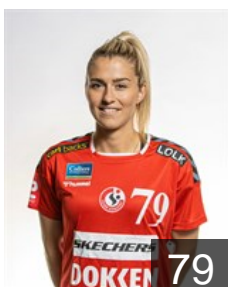

Position: Goalkeeper
Place of birth: Esbjerg
Date of birth: 08.05.2003
Height: 179 cm

EUROPEAN CUP - PLAYERS LIST

DELO EHF Champions League 2020/21

DEN Team Esbjerg

GBR

Muir Stella Kate

Position: Centre Back
Place of birth: Ringkøbing-
Date of birth: 29.11.2002
Height: 171 cm

DEN

Myers Line Anna Ryborg

Position: Right Back
Place of birth: Hvidovre
Date of birth: 31.12.1989
Height: 183 cm

DEN

Nielsen Kaja Kamp

Position: Line Player
Place of birth: Rebild
Date of birth: 29.04.1994
Height: 172 cm

ESP

Pena Abaurrea Nerea

Position: Centre Back
Place of birth: Pamplona
Date of birth: 13.12.1989
Height: 175 cm

NED

Polman Estavana

Position: Left Back
Place of birth: Arnhem
Date of birth: 05.08.1992
Height: 173 cm

DEN

Poulsen Rikke Vestergaard

Position: Goalkeeper
Place of birth: Holstebro
Date of birth: 20.04.1986
Height: 177 cm

DEN

Sall Helena Selina

Position: Left Wing
Place of birth: Aarhus
Date of birth: 19.03.2002
Height: 168 cm