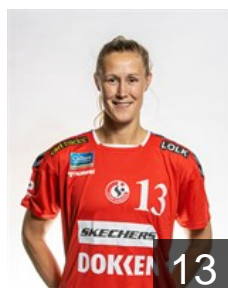

EUROPEAN CUP - PLAYERS LIST

DELO EHF Champions League 2020/21

DEN Team Esbjerg

NOR

Breistøl Kristine

Position: Left Back
Place of birth: Oslo
Date of birth: 23.08.1993
Height: 192 cm

NOR

Frafjord Marit Malm

Position: Line Player
Place of birth: Tromsø
Date of birth: 25.11.1985
Height: 182 cm

AUT

Frey Sonja

Position: Centre Back
Place of birth: Wien
Date of birth: 22.04.1993
Height: 169 cm

NOR

Granlund Rikke Marie

Position: Goalkeeper
Place of birth: Oslo
Date of birth: 14.11.1989
Height: 172 cm

DEN

Halicevic Elma

Position: Left Wing
Place of birth: Esbjerg
Date of birth: 18.06.2000
Height: 168 cm

GBR

Harkes Jane Maria Mayes

Position: Goalkeeper
Place of birth: Esbjerg
Date of birth: 10.01.1989
Height: 174 cm

DEN

Heide Kristine-Marie

Position: Right Wing
Place of birth: Esbjerg
Date of birth: 18.07.2004
Height: 172 cm

NOR

Ingstad Vilde Mortensen