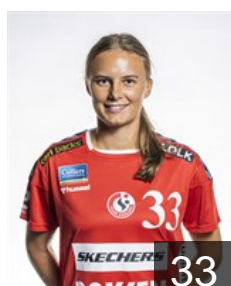

Position: Goalkeeper
Place of birth: Esbjerg
Date of birth: 10.01.1989
Height: 174 cm

DEN

Heide Kristine-Marie

Position: Right Wing
Place of birth: Esbjerg
Date of birth: 18.07.2004
Height: 172 cm

NOR

Ingstad Vilde Mortensen

Position: Line Player
Place of birth: Oslo
Date of birth: 18.12.1994
Height: 178 cm

NOR

Jacobsen Marit Røsberg

Position: Right Wing
Place of birth: Narvik
Date of birth: 25.02.1994
Height: 165 cm

DEN

Jensen Annette

Position: Centre Back
Place of birth: Frederica
Date of birth: 24.09.1991
Height: 176 cm

DEN

Jepsen Signe

Position: Centre Back
Place of birth: Esbjerg
Date of birth: 25.04.2001
Height: 172 cm

DEN

Lund Stine

Position: Goalkeeper
Place of birth: Esbjerg
Date of birth: 08.05.2003
Height: 179 cm

EUROPEAN CUP - PLAYERS LIST

DELO EHF Champions League 2020/21

DEN Team Esbjerg

GBR

Muir Stella Kate

Position: Centre Back
Place of birth: Ringkøbing-
Date of birth: 29.11.2002
Height: 171 cm