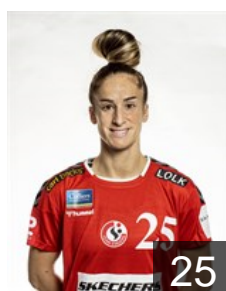

Position: Goalkeeper
Place of birth: Esbjerg
Date of birth: 08.05.2003
Height: 179 cm

EUROPEAN CUP - PLAYERS LIST

DELO EHF Champions League 2020/21

DEN Team Esbjerg

GBR

Muir Stella Kate

Position: Centre Back
Place of birth: Ringkøbing-
Date of birth: 29.11.2002
Height: 171 cm

DEN

Myers Line Anna Ryborg

Position: Right Back
Place of birth: Hvidovre
Date of birth: 31.12.1989
Height: 183 cm

DEN

Nielsen Kaja Kamp

Position: Line Player
Place of birth: Rebild
Date of birth: 29.04.1994
Height: 172 cm

ESP

Pena Abaurrea Nerea

Position: Centre Back
Place of birth: Pamplona
Date of birth: 13.12.1989
Height: 175 cm

NED

Polman Estavana

Position: Left Back
Place of birth: Arnhem
Date of birth: 05.08.1992
Height: 173 cm

DEN

Poulsen Rikke Vestergaard

Position: Goalkeeper
Place of birth: Holstebro
Date of birth: 20.04.1986
Height: 177 cm

DEN

Sall Helena Selina

Position: Left Wing
Place of birth: Aarhus
Date of birth: 19.03.2002
Height: 168 cm