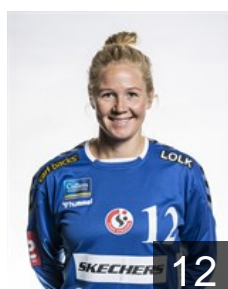

EUROPEAN CUP - PLAYERS LIST

DELO EHF Champions League 2020/21

DEN Team Esbjerg

NOR

Breistøl Kristine

Position: Left Back
Place of birth: Oslo
Date of birth: 23.08.1993
Height: 192 cm

NOR

Frafjord Marit Malm

Position: Line Player
Place of birth: Tromsø
Date of birth: 25.11.1985
Height: 182 cm

AUT

Frey Sonja

Position: Centre Back
Place of birth: Wien
Date of birth: 22.04.1993
Height: 169 cm

NOR

Granlund Rikke Marie

Position: Goalkeeper
Place of birth: Oslo
Date of birth: 14.11.1989
Height: 172 cm

DEN

Halicevic Elma

Position: Left Wing
Place of birth: Esbjerg
Date of birth: 18.06.2000
Height: 168 cm

GBR

Harkes Jane Maria Mayes

Position: Goalkeeper
Place of birth: Esbjerg
Date of birth: 10.01.1989
Height: 174 cm

DEN

Heide Kristine-Marie

Position: Right Wing
Place of birth: Esbjerg
Date of birth: 18.07.2004
Height: 172 cm

NOR

Ingstad Vilde Mortensen