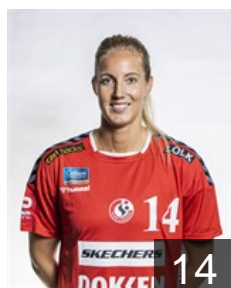

EUROPEAN CUP - PLAYERS LIST

DELO EHF Champions League 2020/21

DEN Team Esbjerg

NOR

Breistøl Kristine

Position: Left Back
Place of birth: Oslo
Date of birth: 23.08.1993
Height: 192 cm

NOR

Frafjord Marit Malm

Position: Line Player
Place of birth: Tromsø
Date of birth: 25.11.1985
Height: 182 cm

AUT

Frey Sonja

Position: Centre Back
Place of birth: Wien
Date of birth: 22.04.1993
Height: 169 cm

NOR

Granlund Rikke Marie

Position: Goalkeeper
Place of birth: Oslo
Date of birth: 14.11.1989
Height: 172 cm

DEN

Halicevic Elma

Position: Left Wing
Place of birth: Esbjerg
Date of birth: 18.06.2000
Height: 168 cm

GBR

Harkes Jane Maria Mayes

Position: Goalkeeper
Place of birth: Esbjerg
Date of birth: 10.01.1989
Height: 174 cm

DEN

Heide Kristine-Marie

Position: Right Wing
Place of birth: Esbjerg
Date of birth: 18.07.2004
Height: 172 cm

NOR

Ingstad Vilde Mortensen