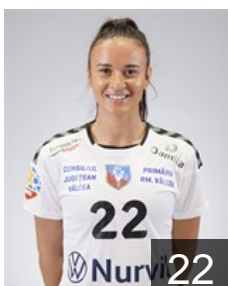

## Ciuca Diana Cristiana

Position: Goalkeeper  
Place of birth: Craiova  
Date of birth: 01.06.2000  
Height: 181 cm

 ROU

## Dascalete Elena Raluca

Position: Right Back  
Place of birth: Horezu  
Date of birth: 08.01.1992  
Height: 184 cm

 HUN

## Elghaoui Asma

Position: Line Player  
Place of birth: Monastir  
Date of birth: 29.08.1991  
Height: 174 cm

 ESP

## Fernandez Fraga Alicia

Position: Centre Back  
Place of birth: Valdovino  
Date of birth: 21.12.1992  
Height: 172 cm

 ROU