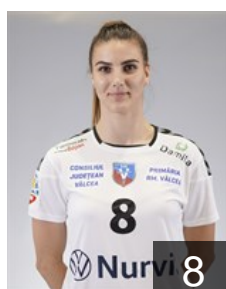

## Batinovic Marta

Position: Goalkeeper  
Place of birth: Metkovic  
Date of birth: 20.04.1990  
Height: 188 cm

 ROU

## Bucur Daria

Position: Right Back  
Place of birth: Constanta  
Date of birth: 11.07.1999  
Height: 180 cm

 ROU

## Ciuca Diana Cristiana

Position: Goalkeeper  
Place of birth: Craiova  
Date of birth: 01.06.2000  
Height: 181 cm

 ROU

## Dascalete Elena Raluca

Position: Right Back  
Place of birth: Horezu  
Date of birth: 08.01.1992  
Height: 184 cm

 HUN