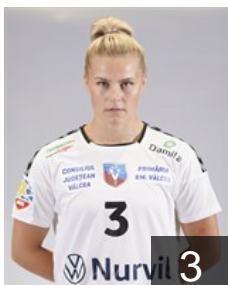

EUROPEAN CUP - PLAYERS LIST

DELO EHF Champions League 2020/21

ROU SCM Ramnicu Valcea

Left Club

NOR
Aardahl Maren Nyland
Position: Line Player
Place of birth: Trondheim
Date of birth: 02.03.1994
Height: -

Left Club on 21.06.2021