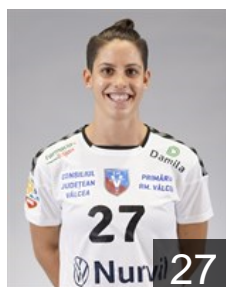

ESP

Fernandez Fraga Alicia

Position: Centre Back
Place of birth: Valdovino
Date of birth: 21.12.1992
Height: 172 cm