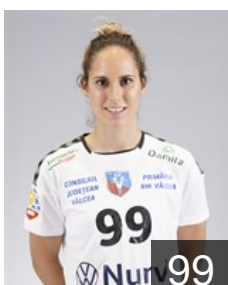

## Fernandez Fraga Alicia

Position: Centre Back  
Place of birth: Valdovino  
Date of birth: 21.12.1992  
Height: 172 cm

 ROU

## Florica Elena Cristina

Position: Left Wing  
Place of birth: Creteni  
Date of birth: 11.05.1992  
Height: 174 cm

 UKR

## Glibko Iryna

Position: Left Back  
Place of birth: Odessa  
Date of birth: 18.02.1990  
Height: 169 cm

 ESP

## Gonzalez Alvarez Mireya

Position: Right Back  
Place of birth: Leon  
Date of birth: 18.07.1991  
Height: 178 cm

 ROU