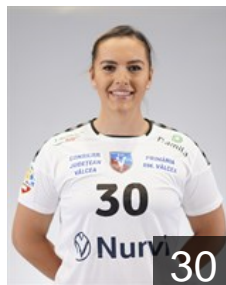

## Lopez Herrero Marta

Position: Right Wing  
Place of birth: Malaga  
Date of birth: 04.02.1990  
Height: 165 cm

# EUROPEAN CUP - PLAYERS LIST

DELO EHF Champions League 2020/21

 ROU SCM Ramnicu Valcea

 ROU

## Lupei Corina Elena Romina

Position: Right Wing  
Place of birth: Targu Mures  
Date of birth: 12.07.2002  
Height: 175 cm

 ROU

## Marin Iuliana Daniela

Position: Line Player  
Place of birth: Slobozia  
Date of birth: 11.04.2000  
Height: 179 cm

 GER