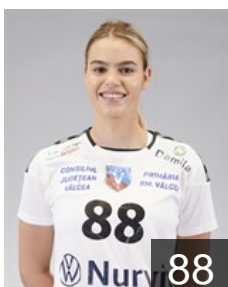

## Marin Iuliana Daniela

Position: Line Player  
Place of birth: Slobozia  
Date of birth: 11.04.2000  
Height: 179 cm

 GER

## Minevskaja Evgenija

Position: Left Back  
Place of birth: Minsk  
Date of birth: 31.10.1992  
Height: 183 cm

 SRB

## Nikolic Zeljka

Position: Right Wing  
Place of birth: Priboj  
Date of birth: 12.07.1991  
Height: 164 cm

 ROU