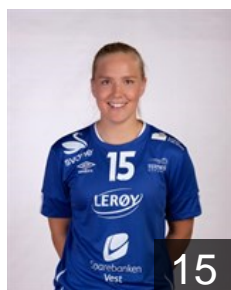

EUROPEAN CUP - PLAYERS LIST

EHF European League Women 2020/21

 NOR *Tertnes Bergen*

 NOR
Auberg Hermine Motzfeldt

Position: Right Back
Place of birth: Sarpsborg
Date of birth: 02.02.1999
Height: 170 cm

 NOR
Berens Katarina V. Bjørniskau

Position: Line Player
Place of birth: Bærum
Date of birth: 03.09.1997
Height: 180 cm

 NOR
Bjoroy Anniken

Position: Right Back
Place of birth: Bergen
Date of birth: 31.08.1997
Height: 173 cm

 NOR
Borlaug Ina