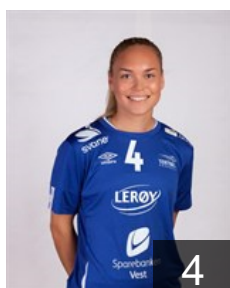

 NOR
Larsen Rikke Øyerhamn

Position: Left Wing
Place of birth: Bergen
Date of birth: 23.08.2000
Height: 176 cm

 NOR
Lien Josefine Gundersen

Position: Goalkeeper
Place of birth: Bergen
Date of birth: 24.05.1996
Height: 176 cm

 NOR
Moen Eva Erdal

Position: Left Back
Place of birth: Bergen
Date of birth: 05.06.2000
Height: 188 cm

 NOR
Nilsen Marielle Skjonhaug

Position: Goalkeeper
Place of birth: Bergen
Date of birth: 25.11.1999
Height: 172 cm

 NOR
Skarstein-Storeng T.

Position: Right Wing
Place of birth: Bergen
Date of birth: 14.08.2001
Height: 173 cm

 NOR
Skogstrand Eli Smørgrav

Position: Goalkeeper
Place of birth: Honefoss
Date of birth: 21.03.2000
Height: 172 cm

 NOR
Solli Vilde Brenne

Position: Line Player
Place of birth: Tønsberg
Date of birth: 15.03.1995
Height: 170 cm

 SWE
Stankiewicz Thea

Position: Left Back
Place of birth: Bergen
Date of birth: 19.01.1998
Height: 178 cm