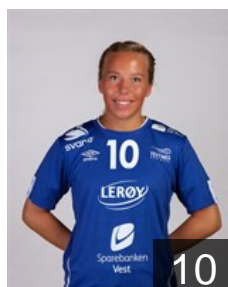

EUROPEAN CUP - PLAYERS LIST

EHF European League Women 2020/21

 NOR *Tertnes Bergen*

 NOR
Auberg Hermine Motzfeldt

Position: Right Back
Place of birth: Sarpsborg
Date of birth: 02.02.1999
Height: 170 cm

 NOR
Berens Katarina V. Bjørniskau

Position: Line Player
Place of birth: Bærum
Date of birth: 03.09.1997
Height: 180 cm

 NOR
Bjoroy Anniken

Position: Right Back
Place of birth: Bergen
Date of birth: 31.08.1997
Height: 173 cm

 NOR
Borlaug Ina

Position: Centre Back
Place of birth: Stord
Date of birth: 15.08.1998
Height: 173 cm

 NOR
Ellingsund Andrea Dolve

Position: Left Back
Place of birth: Florø
Date of birth: 23.06.1998
Height: 177 cm

 NOR
Fantoft Karoline