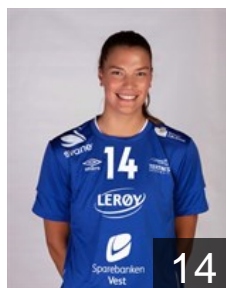

Position: Centre Back
Place of birth: Bergen
Date of birth: 04.03.1995
Height: 172 cm

 NOR
Intelhus Josefine

Position: Right Back
Place of birth: Oslo
Date of birth: 15.08.1998
Height: 179 cm

 NOR
Kjølholdt Henrikke Hauge

Position: Right Wing
Place of birth: Bergen
Date of birth: 15.03.2001
Height: 176 cm

EUROPEAN CUP - PLAYERS LIST

EHF European League Women 2020/21

 NOR *Tertnes Bergen*

 NOR
Knutsen Martine Helleso

Position: Left Wing
Place of birth: Bergen
Date of birth: 17.06.2001
Height: 180 cm

 NOR
Larsen Rikke Øyerhamn

Position: Left Wing
Place of birth: Bergen
Date of birth: 23.08.2000
Height: 176 cm

 NOR
Lien Josefine Gundersen

Position: Goalkeeper
Place of birth: Bergen
Date of birth: 24.05.1996
Height: 176 cm

 NOR
Moen Eva Erdal

Position: Left Back
Place of birth: Bergen
Date of birth: 05.06.2000
Height: 188 cm

 NOR
Nilsen Marielle Skjonhaug

Position: Goalkeeper
Place of birth: Bergen
Date of birth: 25.11.1999
Height: 172 cm