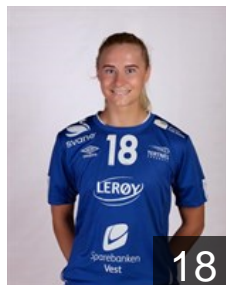

Position: Centre Back
Place of birth: Bergen
Date of birth: 04.03.1995
Height: 172 cm

 NOR
Intelhus Josefine

Position: Right Back
Place of birth: Oslo
Date of birth: 15.08.1998
Height: 179 cm

 NOR
Kjølholdt Henrikke Hauge

Position: Right Wing
Place of birth: Bergen
Date of birth: 15.03.2001
Height: 176 cm

EUROPEAN CUP - PLAYERS LIST

EHF European League Women 2020/21

 NOR *Tertnes Bergen*

 NOR
Knutsen Martine Helleso

Position: Left Wing
Place of birth: Bergen
Date of birth: 17.06.2001
Height: 180 cm

 NOR
Larsen Rikke Øyerhamn

Position: Left Wing
Place of birth: Bergen
Date of birth: 23.08.2000
Height: 176 cm

 NOR
Lien Josefine Gundersen

Position: Goalkeeper
Place of birth: Bergen
Date of birth: 24.05.1996
Height: 176 cm

 NOR
Moen Eva Erdal

Position: Left Back
Place of birth: Bergen
Date of birth: 05.06.2000
Height: 188 cm

 NOR
Nilsen Marielle Skjonhaug

Position: Goalkeeper
Place of birth: Bergen
Date of birth: 25.11.1999
Height: 172 cm