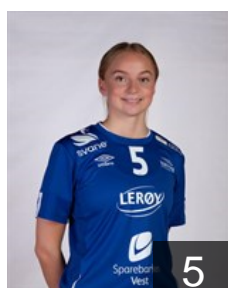

Position: Left Back
Place of birth: Bergen
Date of birth: 30.06.1999
Height: 171 cm

 NOR
Gossé Linn

Position: Left Wing
Place of birth: Baerum
Date of birth: 25.06.1986
Height: 171 cm

 NOR
Hagen Birgitte Karlsen

Position: Left Back
Place of birth: Bergen
Date of birth: 19.04.1994
Height: 170 cm

 NOR
Hellevik Marthe Davidsen

Position: Goalkeeper
Place of birth: Bergen
Date of birth: 23.09.2002
Height: 179 cm

 NOR
Hilby Madeleine

Position: Centre Back
Place of birth: Bergen
Date of birth: 04.03.1995
Height: 172 cm

 NOR
Intelhus Josefine

Position: Right Back
Place of birth: Oslo
Date of birth: 15.08.1998
Height: 179 cm

 NOR
Kjølholdt Henrikke Hauge