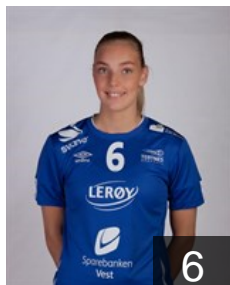

Position: Left Back
Place of birth: Bergen
Date of birth: 19.04.1994
Height: 170 cm

 NOR
Hellevik Marthe Davidsen

Position: Goalkeeper
Place of birth: Bergen
Date of birth: 23.09.2002
Height: 179 cm

 NOR
Hilby Madeleine

Position: Centre Back
Place of birth: Bergen
Date of birth: 04.03.1995
Height: 172 cm

 NOR
Intelhus Josefine

Position: Right Back
Place of birth: Oslo
Date of birth: 15.08.1998
Height: 179 cm

 NOR
Kjølholdt Henrikke Hauge

Position: Right Wing
Place of birth: Bergen
Date of birth: 15.03.2001
Height: 176 cm

EUROPEAN CUP - PLAYERS LIST

EHF European League Women 2020/21

 NOR *Tertnes Bergen*

 NOR
Knutsen Martine Helleso

Position: Left Wing
Place of birth: Bergen
Date of birth: 17.06.2001
Height: 180 cm

 NOR
Larsen Rikke Øyerhamn

Position: Left Wing
Place of birth: Bergen
Date of birth: 23.08.2000
Height: 176 cm

 NOR
Lien Josefine Gundersen

Position: Goalkeeper
Place of birth: Bergen
Date of birth: 24.05.1996
Height: 176 cm