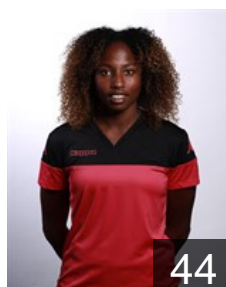

EUROPEAN CUP - PLAYERS LIST

EHF European League Women 2020/21

 FRA Fleury Loiret Handball

 FRA

Arnaud Manon

Position: Left Wing
Place of birth: Saint-Herblain
Date of birth: 23.09.2000
Height: 161 cm

 FRA

Begon Lilou

Position: Back
Place of birth: Pontault
Date of birth: 07.01.1995
Height: 168 cm

 FRA

Chambonnier Cassidy

Position: Back
Place of birth: Nouméa
Date of birth: 30.04.2003
Height: 171 cm

 SEN

Dapina Raïssa

Position: Right Wing
Place of birth: Paris
Date of birth: 27.09.1995
Height: 171 cm