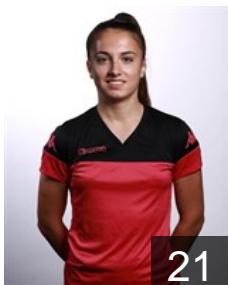

 FRA

Kébé Sophie

Position: Back
Place of birth: Besançon
Date of birth: 29.07.2001
Height: 173 cm

 FRA

Lacrabere Alexandra

Position: Right Back
Place of birth: Pau
Date of birth: 27.04.1987
Height: 177 cm

 FRA

Nianh Diankenba

Position: Left Back
Place of birth: Vierzon
Date of birth: 14.02.1996
Height: 181 cm

 FRA

Ondono Oriane

Position: Line Player
Place of birth: Alfortville
Date of birth: 14.04.1996
Height: 180 cm

EUROPEAN CUP - PLAYERS LIST

EHF European League Women 2020/21

 FRA Fleury Loiret Handball

 FRA

Peillon Mélina

Position: Right Wing
Place of birth: Orléans
Date of birth: 21.06.2001
Height: 168 cm

 FRA

Rapsode Mélodie