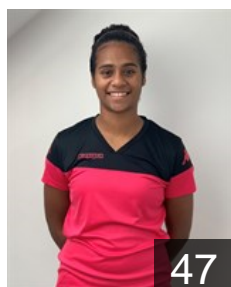

EUROPEAN CUP - PLAYERS LIST

EHF European League Women 2020/21

 FRA Fleury Loiret Handball

 FRA

Arnaud Manon

Position: Left Wing
Place of birth: Saint-Herblain
Date of birth: 23.09.2000
Height: 161 cm

 FRA

Begon Lilou

Position: Back
Place of birth: Metz
Date of birth: 14.03.2000
Height: 168 cm

 FRA

Bouktit Sarah

Position: Line Player
Place of birth: Mont Saint Martin
Date of birth: 27.08.2002
Height: 183 cm

 SEN

Camara Doungou

Position: Back
Place of birth: Pontault
Date of birth: 07.01.1995
Height: 168 cm

 FRA

Chambonnier Cassidy

Position: Back
Place of birth: Nouméa
Date of birth: 30.04.2003
Height: 171 cm

 SEN

Dapina Raïssa

Position: Right Wing
Place of birth: Paris
Date of birth: 27.09.1995
Height: 171 cm

 BRA

Dias Moreschi G.

Position: Goalkeeper
Place of birth: Maringa/PR
Date of birth: 08.07.1994
Height: 190 cm

 SEN

Kamdop Laura

Position: Line Player
Place of birth: Chartres
Date of birth: 14.09.1990
Height: 182 cm