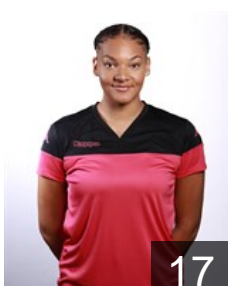

 FRA

Salmon Auriane

Position: Line Player
Place of birth: Libourne
Date of birth: 19.04.2002
Height: -

 FRA

Sankharé Amina

Position: Back
Place of birth: Aubervilliers
Date of birth: 04.05.1989
Height: 172 cm

 FRA

Técher Elisa

Position: Back
Place of birth: Sainte-Clotilde
Date of birth: 14.10.2003
Height: -

 FRA

Thobor Emmanuelle

Position: Line Player
Place of birth: Melun
Date of birth: 08.08.2002
Height: -

 SEN