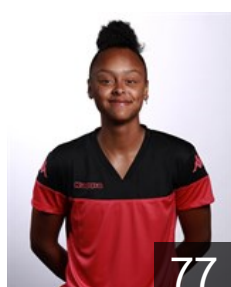

Position: Back
Place of birth: Pontault
Date of birth: 07.01.1995
Height: 168 cm

 FRA

Chambonnier Cassidy

Position: Back
Place of birth: Nouméa
Date of birth: 30.04.2003
Height: 171 cm

 SEN

Dapina Raïssa

Position: Right Wing
Place of birth: Paris
Date of birth: 27.09.1995
Height: 171 cm

 BRA

Dias Moreschi G.

Position: Goalkeeper
Place of birth: Maringa/PR
Date of birth: 08.07.1994
Height: 190 cm

 SEN

Kamdop Laura

Position: Line Player
Place of birth: Chartres
Date of birth: 14.09.1990
Height: 182 cm

 FRA

Kébé Sophie

Position: Back
Place of birth: Besançon
Date of birth: 29.07.2001
Height: 173 cm

 FRA

Lacrabere Alexandra

Position: Right Back
Place of birth: Pau
Date of birth: 27.04.1987
Height: 177 cm

 FRA