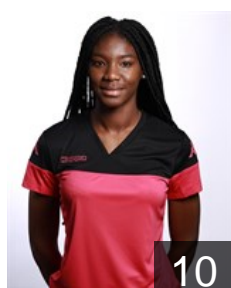

 BRA

Dias Moreschi G.

Position: Goalkeeper
Place of birth: Maringa/PR
Date of birth: 08.07.1994
Height: 190 cm

 SEN

Kamdop Laura

Position: Line Player
Place of birth: Chartres
Date of birth: 14.09.1990
Height: 182 cm

 FRA

Kébé Sophie

Position: Back
Place of birth: Besançon
Date of birth: 29.07.2001
Height: 173 cm

 FRA

Lacrabere Alexandra

Position: Right Back
Place of birth: Pau
Date of birth: 27.04.1987
Height: 177 cm

 FRA

Nianh Diankenba

Position: Left Back
Place of birth: Vierzon
Date of birth: 14.02.1996
Height: 181 cm

 FRA

Ondono Oriane

Position: Line Player
Place of birth: Alfortville
Date of birth: 14.04.1996
Height: 180 cm