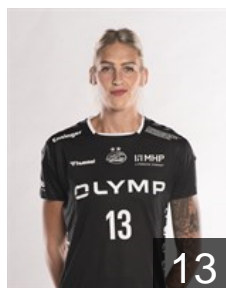

Position: Left Back
Place of birth: Rostock
Date of birth: 09.09.1996
Height: 180 cm

 AZE

Salamakha Valentyna

Position: Goalkeeper
Place of birth: Kirowograd
Date of birth: 23.04.1986
Height: 176 cm

 NOR

Sando Emily Stang

Position: Goalkeeper
Place of birth: Tønsberg
Date of birth: 08.03.1989
Height: 180 cm

 GER

Schulze Luisa

Position: Line Player
Place of birth: Altenburg
Date of birth: 14.09.1990
Height: 190 cm

 GER

Smits Xenia