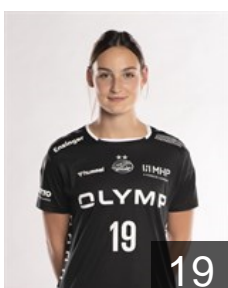

POL

Kudlacz-Gloc Karolina

Position: Left Back
Place of birth: Wabrzezno
Date of birth: 17.01.1985
Height: 178 cm

GER

Lauenroth Antje

Position: Line Player
Place of birth: Hablensleben
Date of birth: 03.10.1988
Height: 170 cm

GER

Loerper Anna

Position: Centre Back
Place of birth: Kempen
Date of birth: 18.11.1984
Height: 165 cm

GER

Maidhof Julia

Position: Right Back
Place of birth: Aschaffenburg
Date of birth: 13.03.1998
Height: 176 cm

GER

Naidzinavicius Kim

Position: Centre Back
Place of birth: Gelnhausen
Date of birth: 06.04.1991
Height: 185 cm

GER

Patorra Leonie

Position: Centre Back
Place of birth: Esslingen
Date of birth: 26.07.2001
Height: 174 cm