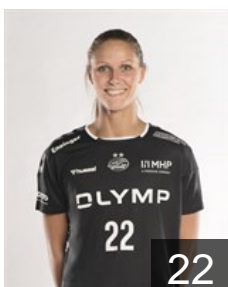

GER

Probst Magdalena

Position: Left Wing
Place of birth: Mühlacker
Date of birth: 24.01.2004
Height: 161 cm

EUROPEAN CUP - PLAYERS LIST

DELO EHF Champions League 2020/21

 GER SG BBM Bietigheim

 GER

Reimer Nele

Position: Left Back
Place of birth: Rostock
Date of birth: 09.09.1996
Height: 180 cm

 AZE

Salamakha Valentyna

Position: Goalkeeper
Place of birth: Kirowograd
Date of birth: 23.04.1986
Height: 176 cm

 NOR

Sando Emily Stang

Position: Goalkeeper
Place of birth: Tønsberg
Date of birth: 08.03.1989
Height: 180 cm

 GER

Schulze Luisa

Position: Line Player
Place of birth: Altenburg
Date of birth: 14.09.1990
Height: 190 cm

 GER

Smits Xenia