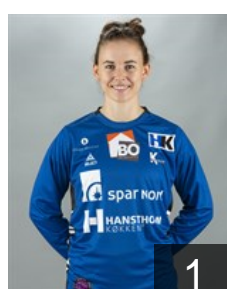

# EUROPEAN CUP - PLAYERS LIST

EHF European League Women 2021/22

 DEN *Ikast Handbold*

 DEN  
**Kristensen Naja Nissen**  
Position: Left Wing  
Place of birth: Ikast-Brande  
Date of birth: 10.08.1999  
Height: 177 cm

 DEN  
**Kyndesen Natasja Haugaard**  
Position: Goalkeeper  
Place of birth: Herning  
Date of birth: 08.07.2002  
Height: 170 cm

 SWE  
**Lindqvist Emma**  
Position: Centre Back  
Place of birth: Raus  
Date of birth: 17.09.1997  
Height: 177 cm

 DEN  
**Markussen Camilla**  
Position: Centre Back  
Place of birth: Hvidbjerg  
Date of birth: 07.10.2003  
Height: 175 cm

 DEN  
**Petersen Simone Cathrine**  
Position: Centre Back  
Place of birth: Ringsted  
Date of birth: 28.08.1997  
Height: 177 cm

 DEN  
**Rau Thilde Krarup**  
Position: Centre Back  
Place of birth: København  
Date of birth: 09.01.2002  
Height: 170 cm

 DEN  
**Romer Mathilde Berner**  
Position: Goalkeeper  
Place of birth: København  
Date of birth: 19.04.2003  
Height: 175 cm