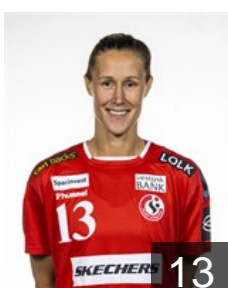

EUROPEAN CUP - PLAYERS LIST

EHF Champions League Women 2021/22

 DEN Team Esbjerg

 NOR

Breistøl Kristine

Position: Left Back
Place of birth: Oslo
Date of birth: 23.08.1993
Height: 192 cm

 DEN

Brinch-Nielsen Mia

Position: Line Player
Place of birth: Esbjerg
Date of birth: 07.05.2004
Height: 178 cm

 DEN

Damgaard Kreil Signe

Position: Centre Back
Place of birth: Esbjerg
Date of birth: 21.02.2003
Height: 176 cm

 GER

Eckerle Dinah

Position: Goalkeeper
Place of birth:
Date of birth: 16.10.1995
Height: 174 cm

 NOR

Frafjord Marit Malm

Position: Line Player
Place of birth: Tromsø
Date of birth: 25.11.1985
Height: 182 cm

 DEN

Gade Caroline

Position: Right Wing
Place of birth: Esbjerg
Date of birth: 11.07.2004
Height: 169 cm

 DEN

Hansen Julie Vogt

Position: Line Player
Place of birth: Esbjerg
Date of birth: 14.02.2002
Height: 184 cm