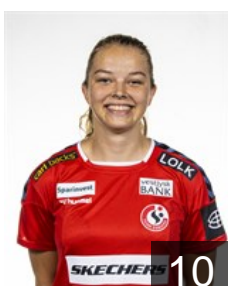

Position: Line Player
Place of birth: Esbjerg
Date of birth: 07.05.2004
Height: 178 cm

 DEN

Damgaard Kreil Signe

Position: Centre Back
Place of birth: Esbjerg
Date of birth: 21.02.2003
Height: 176 cm

 GER

Eckerle Dinah

Position: Goalkeeper
Place of birth:
Date of birth: 16.10.1995
Height: 174 cm

 NOR

Frafjord Marit Malm

Position: Line Player
Place of birth: Tromsø
Date of birth: 25.11.1985
Height: 182 cm

 DEN

Gade Caroline

Position: Right Wing
Place of birth: Esbjerg
Date of birth: 11.07.2004
Height: 169 cm

 DEN

Hansen Julie Vogt

Position: Line Player
Place of birth: Esbjerg
Date of birth: 14.02.2002
Height: 184 cm

 GBR

Harkes Jane Maria Mayes

Position: Goalkeeper
Place of birth: Esbjerg
Date of birth: 10.01.1989
Height: 174 cm

 DEN

Heide Kirstine-Marie

Position: Right Wing
Place of birth: Esbjerg
Date of birth: 18.07.2004
Height: 172 cm