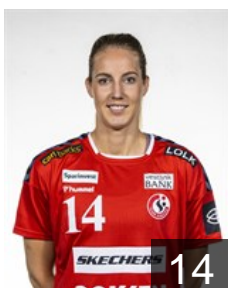

EUROPEAN CUP - PLAYERS LIST

EHF Champions League Women 2021/22

 DEN Team Esbjerg

 NOR

Breistøl Kristine

Position: Left Back
Place of birth: Oslo
Date of birth: 23.08.1993
Height: 192 cm

 DEN

Brinch-Nielsen Mia

Position: Line Player
Place of birth: Esbjerg
Date of birth: 07.05.2004
Height: 178 cm

 DEN

Damgaard Kreil Signe

Position: Centre Back
Place of birth: Esbjerg
Date of birth: 21.02.2003
Height: 176 cm

 GER

Eckerle Dinah

Position: Goalkeeper
Place of birth:
Date of birth: 16.10.1995
Height: 174 cm

 NOR

Frafjord Marit Malm

Position: Line Player
Place of birth: Tromsø
Date of birth: 25.11.1985
Height: 182 cm

 DEN