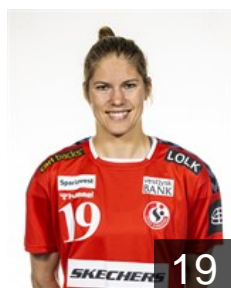

 NOR

Ingstad Vilde Mortensen

Position: Line Player
Place of birth: Oslo
Date of birth: 18.12.1994
Height: 178 cm

 NOR

Jacobsen Marit Røsberg

Position: Right Wing
Place of birth: Narvik
Date of birth: 25.02.1994
Height: 165 cm

 DEN

Jensen Annette

Position: Centre Back
Place of birth: Frederica
Date of birth: 24.09.1991
Height: 175 cm

EUROPEAN CUP - PLAYERS LIST

EHF Champions League Women 2021/22

 DEN Team Esbjerg

DEN

Jørgensen Myers L.

Position: Right Back

Place of birth: Hvidovre

Date of birth: 31.12.1989

Height: 186 cm

DEN

Lund Stine

Position: Goalkeeper

Place of birth: Esbjerg

Date of birth: 08.05.2003

Height: 179 cm

DEN

Møller Michala Elsberg

Position: Left Back

Place of birth:

Date of birth: 16.02.2000

Height: 168 cm