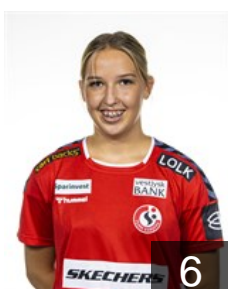

EUROPEAN CUP - PLAYERS LIST

EHF Champions League Women 2021/22

 DEN Team Esbjerg

 NOR

Breistøl Kristine

Position: Left Back
Place of birth: Oslo
Date of birth: 23.08.1993
Height: 192 cm

 DEN

Brinch-Nielsen Mia

Position: Line Player
Place of birth: Esbjerg
Date of birth: 07.05.2004
Height: 178 cm

 DEN

Damgaard Kreil Signe

Position: Centre Back
Place of birth: Esbjerg
Date of birth: 21.02.2003
Height: 176 cm

 GER

Eckerle Dinah

Position: Goalkeeper
Place of birth:
Date of birth: 16.10.1995
Height: 174 cm

 NOR

Frafjord Marit Malm

Position: Line Player
Place of birth: Tromsø
Date of birth: 25.11.1985
Height: 182 cm

 DEN