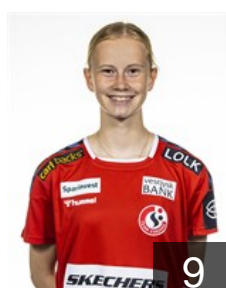

Position: Line Player
Place of birth: Esbjerg
Date of birth: 07.05.2004
Height: 178 cm

 DEN

Damgaard Kreil Signe

Position: Centre Back
Place of birth: Esbjerg
Date of birth: 21.02.2003
Height: 176 cm

 GER

Eckerle Dinah

Position: Goalkeeper
Place of birth:
Date of birth: 16.10.1995
Height: 174 cm

 NOR

Frafjord Marit Malm

Position: Line Player
Place of birth: Tromsø
Date of birth: 25.11.1985
Height: 182 cm

 DEN

Gade Caroline

Position: Right Wing
Place of birth: Esbjerg
Date of birth: 11.07.2004
Height: 169 cm

 DEN

Hansen Julie Vogt

Position: Line Player
Place of birth: Esbjerg
Date of birth: 14.02.2002
Height: 184 cm

 GBR

Harkes Jane Maria Mayes

Position: Goalkeeper
Place of birth: Esbjerg
Date of birth: 10.01.1989
Height: 174 cm

 DEN

Heide Kirstine-Marie

Position: Right Wing
Place of birth: Esbjerg
Date of birth: 18.07.2004
Height: 172 cm