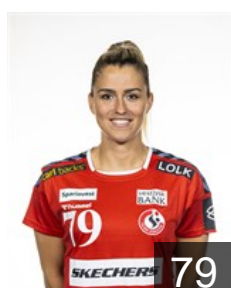

Date of birth: 08.05.2003

Height: 179 cm

DEN

Møller Michala Elsberg

Position: Left Back

Place of birth:

Date of birth: 16.02.2000

Height: 168 cm

DEN

Nielsen Kaja Kamp

Position: Line Player

Place of birth:

Date of birth: 29.04.1994

Height: 172 cm

NED

Polman Estavana

Position: Left Back

Place of birth:

Date of birth: 05.08.1992

Height: 173 cm

DEN

Poulsen Rikke Vestergaard

Position: Goalkeeper

Place of birth:

Date of birth: 20.04.1986

Height: 177 cm

NOR

Reistad Henny Ella

Position: Centre Back

Place of birth: Bærum

Date of birth: 09.02.1999

Height: 181 cm