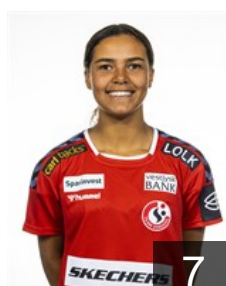

Position: Left Back

Place of birth:

Date of birth: 05.08.1992

Height: 173 cm

DEN

Poulsen Rikke Vestergaard

Position: Goalkeeper

Place of birth:

Date of birth: 20.04.1986

Height: 177 cm

NOR

Reistad Henny Ella

Position: Centre Back

Place of birth: Bærum

Date of birth: 09.02.1999

Height: 181 cm

DEN

Sall Julie Ami

Position: Left Wing

Place of birth: Esbjerg

Date of birth: 21.11.2004

Height: 162 cm

NOR

Solberg-Isaksen S.