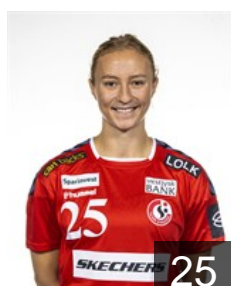

Date of birth: 08.05.2003

Height: 179 cm

DEN

Møller Michala Elsberg

Position: Left Back

Place of birth:

Date of birth: 16.02.2000

Height: 168 cm

DEN

Nielsen Kaja Kamp

Position: Line Player

Place of birth:

Date of birth: 29.04.1994

Height: 172 cm

NED

Polman Estavana

Position: Left Back

Place of birth:

Date of birth: 05.08.1992

Height: 173 cm

DEN

Poulsen Rikke Vestergaard

Position: Goalkeeper

Place of birth:

Date of birth: 20.04.1986

Height: 177 cm

NOR

Reistad Henny Ella

Position: Centre Back

Place of birth: Bærum

Date of birth: 09.02.1999

Height: 181 cm