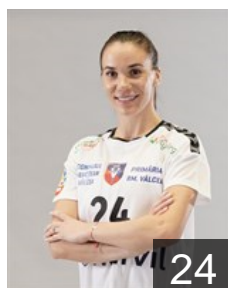

EUROPEAN CUP - PLAYERS LIST

EHF European League Women 2021/22

 ROU SCM Ramnicu Valcea

 ROU

Bucur Daria

Position: Right Back
Place of birth: Constanta
Date of birth: 11.07.1999
Height: 180 cm

 ROU

Dache Elena

Position: Centre Back
Place of birth: Galati
Date of birth: 24.03.1997
Height: 180 cm

 ROU

Dascalete Elena Raluca

Position: Left Back
Place of birth: Horezu
Date of birth: 08.01.1992
Height: 184 cm

 HUN

Elghaoui Asma