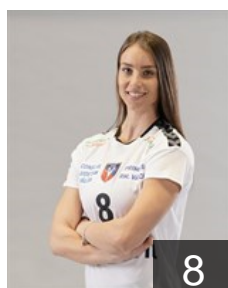

Glibko Iryna

Position: Left Back
Place of birth: Odessa
Date of birth: 18.02.1990
Height: 169 cm

 ESP

Gonzalez Alvarez Mireya

Position: Right Back
Place of birth: Leon
Date of birth: 18.07.1991
Height: 178 cm

 RUS

Gorshenina Olga

Position: Left Back
Place of birth: Togliatti
Date of birth: 09.11.1990
Height: 182 cm

 ROU

Hosu Daciana

Position: Goalkeeper
Place of birth: Bistrita
Date of birth: 16.01.1998
Height: 181 cm

 MNE

Klikovac Bobana

Position: Line Player
Place of birth: Cetinje
Date of birth: 19.07.1995
Height: 181 cm

 UKR

Levchenko Yevheniia

Position: Right Wing
Place of birth: Zaporozhie
Date of birth: 09.11.1994
Height: 170 cm