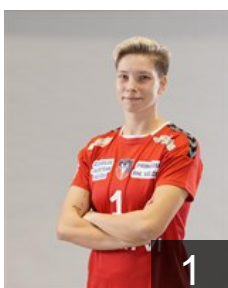

Glibko Iryna

Position: Left Back
Place of birth: Odessa
Date of birth: 18.02.1990
Height: 169 cm

 ESP

Gonzalez Alvarez Mireya

Position: Right Back
Place of birth: Leon
Date of birth: 18.07.1991
Height: 178 cm

 RUS

Gorshenina Olga

Position: Left Back
Place of birth: Togliatti
Date of birth: 09.11.1990
Height: 182 cm

 ROU

Hosu Daciana

Position: Goalkeeper
Place of birth: Bistrita
Date of birth: 16.01.1998
Height: 181 cm