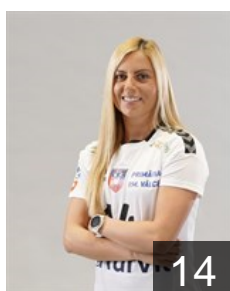

 RUS

Gorshenina Olga

Position: Left Back
Place of birth: Togliatti
Date of birth: 09.11.1990
Height: 182 cm

 ROU

Hosu Daciana

Position: Goalkeeper
Place of birth: Bistrita
Date of birth: 16.01.1998
Height: 181 cm

 MNE

Klikovac Bobana

Position: Line Player
Place of birth: Cetinje
Date of birth: 19.07.1995
Height: 181 cm

 UKR

Levchenko Yevheniia

Position: Right Wing
Place of birth: Zaporozhie
Date of birth: 09.11.1994
Height: 170 cm

 SRB

Liscevic Kristina

Position: Centre Back
Place of birth: Sombor
Date of birth: 20.10.1989
Height: 173 cm

EUROPEAN CUP - PLAYERS LIST

EHF European League Women 2021/22

 ROU SCM Ramnicu Valcea

 ROU

Lupei Corina Elena Romina

Position: Left Wing
Place of birth: Targu Mures
Date of birth: 12.07.2002
Height: 175 cm

 ROU

Marin Iuliana Daniela

Position: Line Player
Place of birth: Slobozia
Date of birth: 11.04.2000
Height: 179 cm