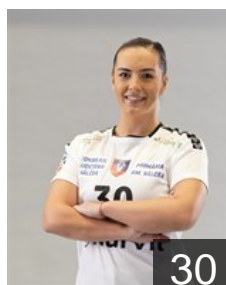

 MNE

Klikovac Bobana

Position: Line Player
Place of birth: Cetinje
Date of birth: 19.07.1995
Height: 181 cm

 UKR

Levchenko Yevheniia

Position: Right Wing
Place of birth: Zaporozhie
Date of birth: 09.11.1994
Height: 170 cm

 SRB

Liscevic Kristina

Position: Centre Back
Place of birth: Sombor
Date of birth: 20.10.1989
Height: 173 cm

EUROPEAN CUP - PLAYERS LIST

EHF European League Women 2021/22

 ROU SCM Ramnicu Valcea

 ROU

Lupei Corina Elena Romina

Position: Left Wing
Place of birth: Targu Mures
Date of birth: 12.07.2002
Height: 175 cm

 ROU

Marin Iuliana Daniela

Position: Line Player
Place of birth: Slobozia
Date of birth: 11.04.2000
Height: 179 cm