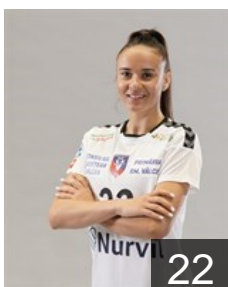

EUROPEAN CUP - PLAYERS LIST

EHF European League Women 2021/22

 ROU SCM Ramnicu Valcea

 ROU

Bucur Daria

Position: Right Back
Place of birth: Constanta
Date of birth: 11.07.1999
Height: 180 cm

 ROU

Dache Elena

Position: Centre Back
Place of birth: Galati
Date of birth: 24.03.1997
Height: 180 cm

 ROU

Dascalete Elena Raluca

Position: Left Back
Place of birth: Horezu
Date of birth: 08.01.1992
Height: 184 cm

 HUN

Elghaoui Asma

Position: Line Player
Place of birth: Monastir
Date of birth: 29.08.1991
Height: 174 cm

 ROU

Florica Elena Cristina

Position: Left Wing
Place of birth: Creteni
Date of birth: 11.05.1992
Height: 174 cm

 UKR

Glibko Iryna

Position: Left Back
Place of birth: Odessa
Date of birth: 18.02.1990
Height: 169 cm

 ESP

Gonzalez Alvarez Mireya

Position: Right Back
Place of birth: Leon
Date of birth: 18.07.1991
Height: 178 cm