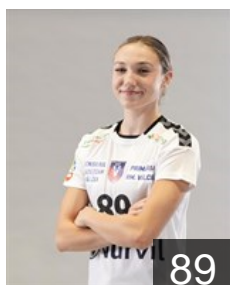

 MNE

Klikovac Bobana

Position: Line Player
Place of birth: Cetinje
Date of birth: 19.07.1995
Height: 181 cm

 UKR

Levchenko Yevheniia

Position: Right Wing
Place of birth: Zaporozhie
Date of birth: 09.11.1994
Height: 170 cm

 SRB

Liscevic Kristina

Position: Centre Back
Place of birth: Sombor
Date of birth: 20.10.1989
Height: 173 cm

EUROPEAN CUP - PLAYERS LIST

EHF European League Women 2021/22

 ROU SCM Ramnicu Valcea

 ROU

Lupei Corina Elena Romina

Position: Left Wing
Place of birth: Targu Mures
Date of birth: 12.07.2002
Height: 175 cm

 ROU

Marin Iuliana Daniela

Position: Line Player
Place of birth: Slobozia
Date of birth: 11.04.2000
Height: 179 cm