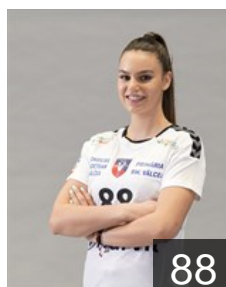

ROU

Stamin Roberta Maria

Position: Left Wing
Place of birth: Bechet
Date of birth: 25.02.2001
Height: 175 cm