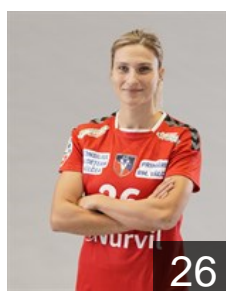

 SRB

Liscevic Kristina

Position: Centre Back
Place of birth: Sombor
Date of birth: 20.10.1989
Height: 173 cm

EUROPEAN CUP - PLAYERS LIST

EHF European League Women 2021/22

 ROU SCM Ramnicu Valcea

 ROU

Lupei Corina Elena Romina

Position: Left Wing
Place of birth: Targu Mures
Date of birth: 12.07.2002
Height: 175 cm

 ROU

Marin Iuliana Daniela

Position: Line Player
Place of birth: Slobozia
Date of birth: 11.04.2000
Height: 179 cm

 SRB

Nikolic Zeljka

Position: Right Wing
Place of birth: Priboj
Date of birth: 12.07.1991
Height: 164 cm

 GER

Roch Isabell

Position: Goalkeeper
Place of birth: Erlenbach/Main
Date of birth: 26.07.1990
Height: 175 cm