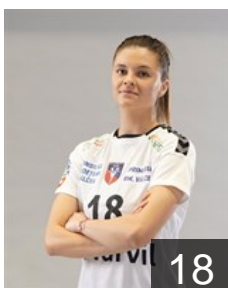

EUROPEAN CUP - PLAYERS LIST

EHF European League Women 2021/22

 ROU SCM Ramnicu Valcea

 ROU

Bucur Daria

Position: Right Back
Place of birth: Constanta
Date of birth: 11.07.1999
Height: 180 cm

 ROU

Dache Elena

Position: Centre Back
Place of birth: Galati
Date of birth: 24.03.1997
Height: 180 cm

 ROU

Dascalete Elena Raluca

Position: Left Back
Place of birth: Horezu
Date of birth: 08.01.1992
Height: 184 cm

 HUN

Elghaoui Asma