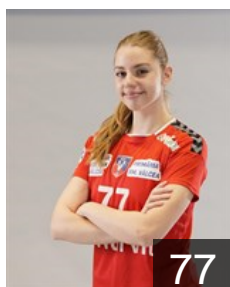

 SRB

Liscevic Kristina

Position: Centre Back
Place of birth: Sombor
Date of birth: 20.10.1989
Height: 173 cm

EUROPEAN CUP - PLAYERS LIST

EHF European League Women 2021/22

 ROU SCM Ramnicu Valcea

 ROU

Lupei Corina Elena Romina

Position: Left Wing
Place of birth: Targu Mures
Date of birth: 12.07.2002
Height: 175 cm

 ROU

Marin Iuliana Daniela

Position: Line Player
Place of birth: Slobozia
Date of birth: 11.04.2000
Height: 179 cm

 SRB

Nikolic Zeljka

Position: Right Wing
Place of birth: Priboj
Date of birth: 12.07.1991
Height: 164 cm

 GER

Roch Isabell

Position: Goalkeeper
Place of birth: Erlenbach/Main
Date of birth: 26.07.1990
Height: 175 cm

 ROU

Rus Sara

Position: Goalkeeper
Place of birth: Petrosani
Date of birth: 29.09.2002
Height: 189 cm

 ROU

Stamin Roberta Maria

Position: Left Wing
Place of birth: Bechet
Date of birth: 25.02.2001
Height: 175 cm