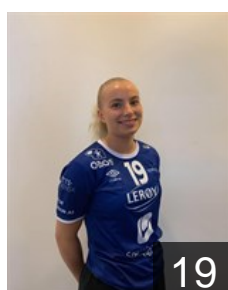

EHF European League Women 2021/22

 NOR *Tertnes Bergen*

 NOR

Knutsen Martine Helleso

Position: Back
Place of birth: Bergen
Date of birth: 17.06.2001
Height: 180 cm

 NOR

Larsen Rikke Øyerhamn

Position: Back
Place of birth: Bergen
Date of birth: 23.08.2000
Height: 176 cm

 NOR

Lien Josefine Gundersen

Position: Goalkeeper
Place of birth: Bergen
Date of birth: 24.05.1996
Height: 176 cm

 NOR

Liljegen Marie Blænes

Position: Line Player
Place of birth: Bergen
Date of birth: 22.09.1988
Height: 175 cm

 NOR

Moen Eva Erdal

Position: Back
Place of birth: Bergen
Date of birth: 05.06.2000
Height: 188 cm

 NOR

Mossestad Lina Waage

Position: Back
Place of birth: Bergen
Date of birth: 29.08.2002
Height: 170 cm

 NOR