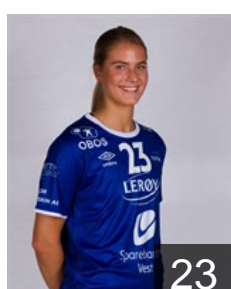

 NOR

Hagen Birgitte Karlsen

Position: Back
Place of birth: Bergen
Date of birth: 19.04.1994
Height: 170 cm

 NOR

Helland Emilie Fauske

Position: Back
Place of birth: Bergen
Date of birth: 31.07.2001
Height: 182 cm

 NOR

Hilby Madeleine

Position: Back
Place of birth: Bergen
Date of birth: 04.03.1995
Height: 172 cm

 NOR

Holtet Emma

Position: Back
Place of birth: Elverum
Date of birth: 02.02.2000
Height: 180 cm

 NOR

Intelhus Josefine

Position: Back
Place of birth: Oslo
Date of birth: 15.08.1998
Height: 179 cm

 NOR

Kjølholdt Henrikke Hauge

Position: Wing
Place of birth: Bergen
Date of birth: 15.03.2001
Height: 176 cm

EUROPEAN CUP - PLAYERS LIST

EHF European League Women 2021/22

 NOR *Tertnes Bergen*

 NOR

Knutsen Martine Helleso

Position: Back
Place of birth: Bergen
Date of birth: 17.06.2001
Height: 180 cm

 NOR

Larsen Rikke Øyerhamn

Position: Back
Place of birth: Bergen
Date of birth: 23.08.2000
Height: 176 cm