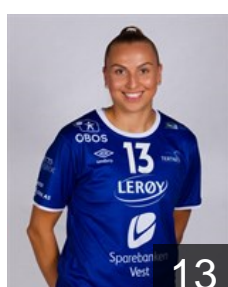

Position: Back
Place of birth: Bergen
Date of birth: 31.03.2003
Height: 170 cm

 NOR

Gald Maria Bergslien

Position: Wing
Place of birth: Bergen
Date of birth: 12.01.2002
Height: 170 cm

 NOR

Gossé Linn

Position: Wing
Place of birth: Baerum
Date of birth: 25.06.1986
Height: 171 cm

 NOR

Hagen Birgitte Karlsen

Position: Back
Place of birth: Bergen
Date of birth: 19.04.1994
Height: 170 cm

 NOR

Helland Emilie Fauske

Position: Back
Place of birth: Bergen
Date of birth: 31.07.2001
Height: 182 cm

 NOR

Hilby Madeleine

Position: Back
Place of birth: Bergen
Date of birth: 04.03.1995
Height: 172 cm

 NOR

Holtet Emma

Position: Back
Place of birth: Elverum
Date of birth: 02.02.2000
Height: 180 cm

 NOR

Intelhus Josefine