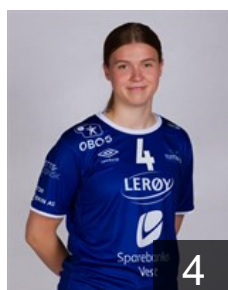

 NOR

Moen Eva Erdal

Position: Back
Place of birth: Bergen
Date of birth: 05.06.2000
Height: 188 cm

 NOR

Mossestad Lina Waage

Position: Back
Place of birth: Bergen
Date of birth: 29.08.2002
Height: 170 cm

 NOR

Skarstein-Storeng T.

Position: Back
Place of birth: Bergen
Date of birth: 14.08.2001
Height: 173 cm

 NOR

Skindlo Fanny

Position: Back
Place of birth: Arendal
Date of birth: 20.02.2002
Height: 165 cm

 NOR

Skogstrand Eli Smørgrav

Position: Goalkeeper
Place of birth:
Date of birth: 21.03.2000
Height: 170 cm

 NOR

Walde Marthe Hatløy

Position: Line Player
Place of birth: Bergen
Date of birth: 04.01.2001
Height: 175 cm

EUROPEAN CUP - PLAYERS LIST