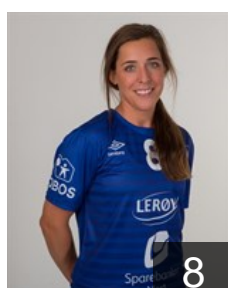

EUROPEAN CUP - PLAYERS LIST

EHF European League Women 2021/22

 NOR *Tertnes Bergen*

 NOR

Auberg Hermine Motzfeldt

Position: Back
Place of birth: Sarpsborg
Date of birth: 02.02.1999
Height: 170 cm

 NOR

Eggen Henriette Espetvedt

Position: Back
Place of birth: Bergen
Date of birth: 16.12.2002
Height: 182 cm

 NOR

Fantoft Karoline

Position: Back
Place of birth: Bergen
Date of birth: 30.06.1999
Height: 171 cm

 NOR

Frei Avril Mikkelsen

Position: Back
Place of birth: Bergen
Date of birth: 31.03.2003
Height: 170 cm

 NOR

Gald Maria Bergslien

Position: Wing
Place of birth: Bergen
Date of birth: 12.01.2002
Height: 170 cm

 NOR

Gossé Linn

Position: Wing
Place of birth: Baerum
Date of birth: 25.06.1986
Height: 171 cm