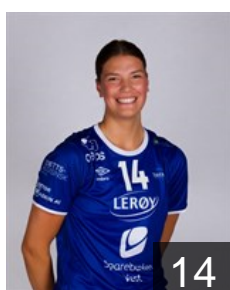

EHF European League Women 2021/22

 NOR *Tertnes Bergen*

 NOR

Knutsen Martine Helleso

Position: Back
Place of birth: Bergen
Date of birth: 17.06.2001
Height: 180 cm

 NOR

Larsen Rikke Øyerhamn

Position: Back
Place of birth: Bergen
Date of birth: 23.08.2000
Height: 176 cm

 NOR

Lien Josefine Gundersen

Position: Goalkeeper
Place of birth: Bergen
Date of birth: 24.05.1996
Height: 176 cm

 NOR

Liljegen Marie Blænes

Position: Line Player
Place of birth: Bergen
Date of birth: 22.09.1988
Height: 175 cm

 NOR

Moen Eva Erdal

Position: Back
Place of birth: Bergen
Date of birth: 05.06.2000
Height: 188 cm

 NOR

Mossestad Lina Waage

Position: Back
Place of birth: Bergen
Date of birth: 29.08.2002
Height: 170 cm

 NOR