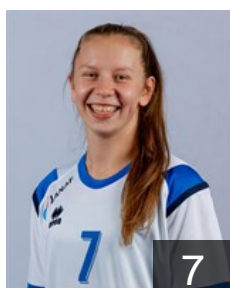

 CRO

Posavac Renee

Position: Line Player
Place of birth: Izola
Date of birth: 25.08.2002
Height: 170 cm

 CRO

Posavec Stela

Position: Centre Back
Place of birth: Cakovec
Date of birth: 26.08.1996
Height: 168 cm

 CRO

Prkacin Kristina

Position: Left Back
Place of birth: Dubrovnik
Date of birth: 21.10.1997
Height: 183 cm

 MKD

Sedloska Andrea

Position: Left Back
Place of birth: Prilep
Date of birth: 06.03.2003
Height: 183 cm

 CRO

Simara Andrea

Position: Left Wing
Place of birth: Zagreb
Date of birth: 13.07.1997
Height: 171 cm

 CRO

Skalic Ivona

Position: Left Wing
Place of birth: ZAGREB
Date of birth: 28.08.2001
Height: 174 cm

 CRO