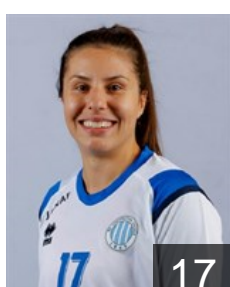

 CRO

Fures Lara

Position: Line Player
Place of birth: Zagreb
Date of birth: 11.10.2002
Height: 181 cm

 AUT

Ivancok Lena

Position: Goalkeeper
Place of birth: Wiena
Date of birth: 29.03.2001
Height: 184 cm

 CRO

Japundža Tena

Position: Right Wing
Place of birth: Pula
Date of birth: 28.10.1998
Height: 173 cm

 CRO

Kalaus Dora

Position: Right Back
Place of birth: Zagreb
Date of birth: 24.06.1996
Height: 172 cm

 CRO

Kosovac Kala