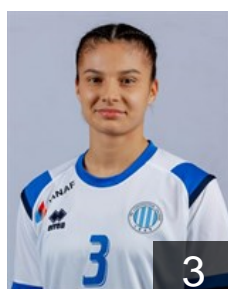

EUROPEAN CUP - PLAYERS LIST

EHF European League Women 2021/22

 CRO HC Lokomotiva Zagreb

 CRO

Bešen Lucija

Position: Goalkeeper
Place of birth: Zagreb
Date of birth: 23.03.1998
Height: 180 cm

 CRO

Bilandzic Maja

Position: Right Back
Place of birth: Sinj
Date of birth: 09.02.2002
Height: 180 cm

 CRO

Brkljacic Iva

Position: Goalkeeper
Place of birth: Zagreb
Date of birth: 31.08.2002
Height: 178 cm

 CRO

Buric Lara

Position: Right Wing
Place of birth: Zagreb
Date of birth: 13.08.2003
Height: 170 cm

 CRO

Civljak Antonia

Position: Line Player
Place of birth: Pula
Date of birth: 19.06.1999
Height: 176 cm

 CRO

Curic Terezija

Position: Left Back
Place of birth: Koprivnica
Date of birth: 18.10.1999
Height: 175 cm