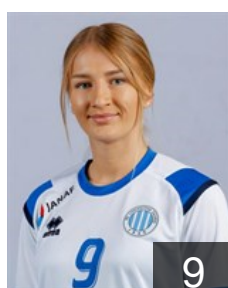

EUROPEAN CUP - PLAYERS LIST

EHF European League Women 2021/22

 CRO HC Lokomotiva Zagreb

 CRO

Bešen Lucija

Position: Goalkeeper
Place of birth: Zagreb
Date of birth: 23.03.1998
Height: 180 cm

 CRO

Bilandzic Maja

Position: Right Back
Place of birth: Sinj
Date of birth: 09.02.2002
Height: 180 cm

 CRO

Brkljacic Iva

Position: Goalkeeper
Place of birth: Zagreb
Date of birth: 31.08.2002
Height: 178 cm

 CRO

Buric Lara

Position: Right Wing
Place of birth: Zagreb
Date of birth: 13.08.2003
Height: 170 cm

 CRO

Civljak Antonia

Position: Line Player
Place of birth: Pula
Date of birth: 19.06.1999
Height: 176 cm

 CRO

Curic Terezija

Position: Left Back
Place of birth: Koprivnica
Date of birth: 18.10.1999
Height: 175 cm