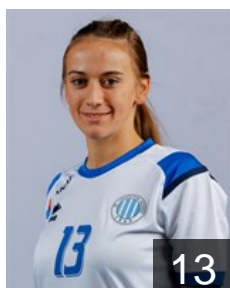

 CRO

Prkacin Kristina

Position: Left Back
Place of birth: Dubrovnik
Date of birth: 21.10.1997
Height: 183 cm

 MKD

Sedloska Andrea

Position: Left Back
Place of birth: Prilep
Date of birth: 06.03.2003
Height: 183 cm

 CRO

Simara Andrea

Position: Left Wing
Place of birth: Zagreb
Date of birth: 13.07.1997
Height: 171 cm

 CRO

Skalic Ivona

Position: Left Wing
Place of birth: ZAGREB
Date of birth: 28.08.2001
Height: 174 cm

 CRO

Stanic Nives

Position: Left Wing
Place of birth: Zagreb
Date of birth: 17.11.1995
Height: 166 cm

 CRO

Zagar Andela

Position: Right Back
Place of birth: Zagreb
Date of birth: 22.07.2004
Height: 194 cm

EUROPEAN CUP - PLAYERS LIST