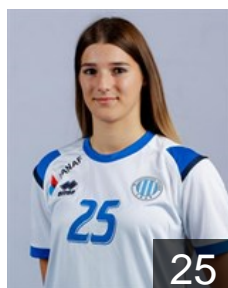

EUROPEAN CUP - PLAYERS LIST

EHF European League Women 2021/22

 CRO HC Lokomotiva Zagreb

 CRO

Bešen Lucija

Position: Goalkeeper
Place of birth: Zagreb
Date of birth: 23.03.1998
Height: 180 cm

 CRO

Bilandzic Maja

Position: Right Back
Place of birth: Sinj
Date of birth: 09.02.2002
Height: 180 cm

 CRO

Brkljacic Iva

Position: Goalkeeper
Place of birth: Zagreb
Date of birth: 31.08.2002
Height: 178 cm

 CRO

Buric Lara

Position: Right Wing
Place of birth: Zagreb
Date of birth: 13.08.2003
Height: 170 cm