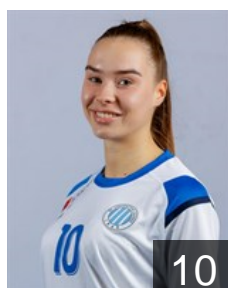

 CRO

Posavac Renee

Position: Line Player
Place of birth: Izola
Date of birth: 25.08.2002
Height: 170 cm

 CRO

Posavec Stela

Position: Centre Back
Place of birth: Cakovec
Date of birth: 26.08.1996
Height: 168 cm

 CRO

Prkacin Kristina

Position: Left Back
Place of birth: Dubrovnik
Date of birth: 21.10.1997
Height: 183 cm

 MKD

Sedloska Andrea

Position: Left Back
Place of birth: Prilep
Date of birth: 06.03.2003
Height: 183 cm

 CRO

Simara Andrea

Position: Left Wing
Place of birth: Zagreb
Date of birth: 13.07.1997
Height: 171 cm

 CRO

Skalic Ivona

Position: Left Wing
Place of birth: ZAGREB
Date of birth: 28.08.2001
Height: 174 cm

 CRO