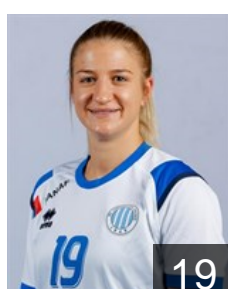

 CRO

Fures Lara

Position: Line Player
Place of birth: Zagreb
Date of birth: 11.10.2002
Height: 181 cm

 AUT

Ivancok Lena

Position: Goalkeeper
Place of birth: Wiena
Date of birth: 29.03.2001
Height: 184 cm

 CRO

Japundža Tena

Position: Right Wing
Place of birth: Pula
Date of birth: 28.10.1998
Height: 173 cm

 CRO

Kalaus Dora

Position: Right Back
Place of birth: Zagreb
Date of birth: 24.06.1996
Height: 172 cm

 CRO

Kosovac Kala

Position: Right Wing
Place of birth: Zagreb
Date of birth: 29.05.2005
Height: 172 cm

 CRO

Lisjak Ines

Position: Line Player
Place of birth: Zagreb
Date of birth: 15.11.1994
Height: 170 cm

EUROPEAN CUP - PLAYERS LIST

EHF European League Women 2021/22

 CRO HC Lokomotiva Zagreb

 CRO

Malec Ana

Position: Centre Back
Place of birth: Zagreb
Date of birth: 25.07.2000
Height: 174 cm

 CRO

Mamic Josipa

Position: Right Wing
Place of birth: Zagreb
Date of birth: 07.01.1996
Height: 167 cm