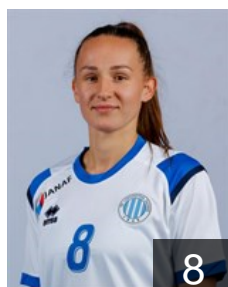

EHF European League Women 2021/22

 CRO HC Lokomotiva Zagreb

 CRO

Malec Ana

Position: Centre Back
Place of birth: Zagreb
Date of birth: 25.07.2000
Height: 174 cm

 CRO

Mamic Josipa

Position: Right Wing
Place of birth: Zagreb
Date of birth: 07.01.1996
Height: 167 cm

 CRO

Nemcic Mihaela

Position: Left Back
Place of birth: Zagreb
Date of birth: 12.08.2002
Height: 180 cm

 CRO

Petika Tena

Position: Left Back
Place of birth: KOPRIVNICA
Date of birth: 16.06.2000
Height: 190 cm

 CRO

Posavac Renee

Position: Line Player
Place of birth: Izola
Date of birth: 25.08.2002
Height: 170 cm

 CRO

Posavec Stela

Position: Centre Back
Place of birth: Cakovec
Date of birth: 26.08.1996
Height: 168 cm