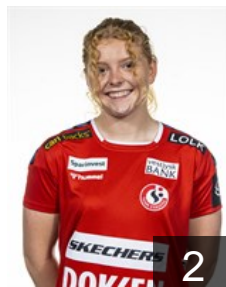

EUROPEAN CUP - PLAYERS LIST

EHF Champions League Women 2022/23

 DEN Team Esbjerg

 NOR

Breistøl Kristine

Position: Left Back
Place of birth: Oslo
Date of birth: 23.08.1993
Height: 193 cm

 DEN

Brinch-Nielsen Mia

Position: Line Player
Place of birth: Esbjerg
Date of birth: 07.05.2004
Height: 178 cm

 NOR

Frafjord Marit Malm

Position: Line Player
Place of birth: Tromsø
Date of birth: 25.11.1985
Height: 182 cm

 DEN

Gade Caroline

Position: Right Wing
Place of birth: Esbjerg
Date of birth: 11.07.2004
Height: 169 cm

 DEN

Heide Kirstine-Marie

Position: Right Wing
Place of birth: Esbjerg
Date of birth: 18.07.2004
Height: 172 cm

 DEN

Heindahl K.