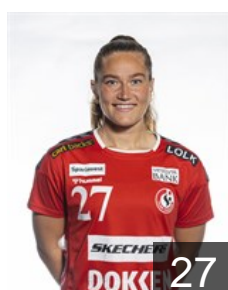

Position: Goalkeeper
Place of birth: Esbjerg
Date of birth: 08.05.2003
Height: 179 cm

 DEN

Milling Amalie

Position: Goalkeeper
Place of birth: Hørsholm
Date of birth: 27.12.1999
Height: 186 cm

 DEN

Møller Michala Elsberg

Position: Left Back
Place of birth: Aalborg
Date of birth: 16.02.2000
Height: 178 cm

 NOR

Mørk Nora

Position: Right Back
Place of birth: Oslo
Date of birth: 05.04.1991
Height: 167 cm

 DEN

Nielsen Kaja Kamp

Position: Line Player
Place of birth: Rebild
Date of birth: 29.04.1994
Height: 172 cm

 DEN

Petersen Anne Tolstrup

Position: Right Wing
Place of birth: Aarhus
Date of birth: 07.03.1995
Height: 173 cm

 DEN

Poulsen Rikke

Position: Goalkeeper
Place of birth: Holstebro
Date of birth: 20.04.1986
Height: 177 cm

 NOR

Reistad Henny Ella

Position: Centre Back
Place of birth: Bærum
Date of birth: 09.02.1999
Height: 181 cm

 DEN

Sall Julie Ami