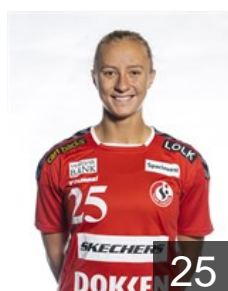

Position: Left Back
Place of birth: Aalborg
Date of birth: 16.02.2000
Height: 178 cm

 NOR

Mørk Nora

Position: Right Back
Place of birth: Oslo
Date of birth: 05.04.1991
Height: 167 cm

 DEN

Nielsen Kaja Kamp

Position: Line Player
Place of birth: Rebild
Date of birth: 29.04.1994
Height: 172 cm

 DEN

Petersen Anne Tolstrup

Position: Right Wing
Place of birth: Aarhus
Date of birth: 07.03.1995
Height: 173 cm

 DEN

Poulsen Rikke

Position: Goalkeeper
Place of birth: Holstebro
Date of birth: 20.04.1986
Height: 177 cm

 NOR

Reistad Henny Ella

Position: Centre Back
Place of birth: Bærum
Date of birth: 09.02.1999
Height: 181 cm

 DEN

Sall Julie Ami