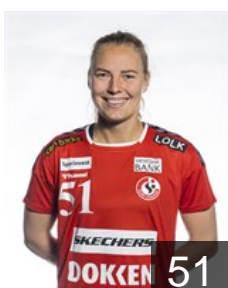

Position: Line Player
Place of birth: Esbjerg
Date of birth: 07.05.2004
Height: 178 cm

 NOR

Frafjord Marit Malm

Position: Line Player
Place of birth: Tromsø
Date of birth: 25.11.1985
Height: 182 cm

 DEN

Gade Caroline

Position: Right Wing
Place of birth: Esbjerg
Date of birth: 11.07.2004
Height: 169 cm

 DEN

Heide Kirstine-Marie

Position: Right Wing
Place of birth: Esbjerg
Date of birth: 18.07.2004
Height: 172 cm

 DEN

Heindahl K.

Position: Line Player
Place of birth: Rudersdal
Date of birth: 26.03.1992
Height: 185 cm

 NOR

Ingstad Vilde Mortensen

Position: Line Player
Place of birth: Oslo
Date of birth: 18.12.1994
Height: 178 cm

 NOR

Jacobsen Julie Bøe

Position: Centre Back
Place of birth: Lørenskog
Date of birth: 23.06.1998
Height: 168 cm

 NOR

Jacobsen Marit Røsberg

Position: Right Wing
Place of birth: Narvik
Date of birth: 25.02.1994
Height: 165 cm