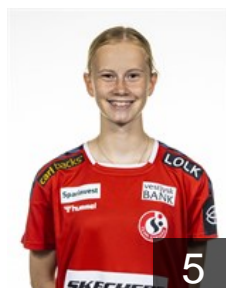

EUROPEAN CUP - PLAYERS LIST

EHF Champions League Women 2022/23

 DEN Team Esbjerg

 NOR

Breistøl Kristine

Position: Left Back
Place of birth: Oslo
Date of birth: 23.08.1993
Height: 193 cm

 DEN

Brinch-Nielsen Mia

Position: Line Player
Place of birth: Esbjerg
Date of birth: 07.05.2004
Height: 178 cm

 NOR

Frafjord Marit Malm

Position: Line Player
Place of birth: Tromsø
Date of birth: 25.11.1985
Height: 182 cm

 DEN

Gade Caroline

Position: Right Wing
Place of birth: Esbjerg
Date of birth: 11.07.2004
Height: 169 cm

 DEN

Heide Kirstine-Marie

Position: Right Wing
Place of birth: Esbjerg
Date of birth: 18.07.2004
Height: 172 cm

 DEN

Heindahl K.

Position: Line Player
Place of birth: Rudersdal
Date of birth: 26.03.1992
Height: 185 cm

 NOR

Ingstad Vilde Mortensen

Position: Line Player
Place of birth: Oslo
Date of birth: 18.12.1994
Height: 178 cm

 NOR