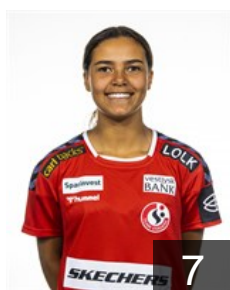

Position: Left Back
Place of birth: Aalborg
Date of birth: 16.02.2000
Height: 178 cm

 NOR

Mørk Nora

Position: Right Back
Place of birth: Oslo
Date of birth: 05.04.1991
Height: 167 cm

 DEN

Nielsen Kaja Kamp

Position: Line Player
Place of birth: Rebild
Date of birth: 29.04.1994
Height: 172 cm

 DEN

Petersen Anne Tolstrup

Position: Right Wing
Place of birth: Aarhus
Date of birth: 07.03.1995
Height: 173 cm

 DEN

Poulsen Rikke

Position: Goalkeeper
Place of birth: Holstebro
Date of birth: 20.04.1986
Height: 177 cm

 NOR

Reistad Henny Ella

Position: Centre Back
Place of birth: Bærum
Date of birth: 09.02.1999
Height: 181 cm

 DEN

Sall Julie Ami