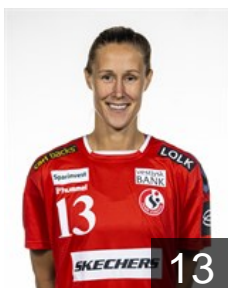

EUROPEAN CUP - PLAYERS LIST

EHF Champions League Women 2022/23

 DEN Team Esbjerg

 NOR

Breistøl Kristine

Position: Left Back
Place of birth: Oslo
Date of birth: 23.08.1993
Height: 193 cm

 DEN

Brinch-Nielsen Mia

Position: Line Player
Place of birth: Esbjerg
Date of birth: 07.05.2004
Height: 178 cm

 NOR

Frafjord Marit Malm

Position: Line Player
Place of birth: Tromsø
Date of birth: 25.11.1985
Height: 182 cm

 DEN

Gade Caroline

Position: Right Wing
Place of birth: Esbjerg
Date of birth: 11.07.2004
Height: 169 cm

 DEN

Heide Kirstine-Marie

Position: Right Wing
Place of birth: Esbjerg
Date of birth: 18.07.2004
Height: 172 cm

 DEN

Heindahl K.