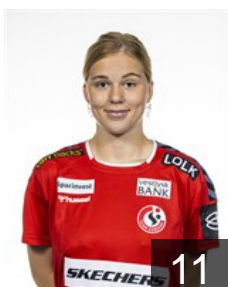

EUROPEAN CUP - PLAYERS LIST

EHF Champions League Women 2022/23

 DEN Team Esbjerg

 NOR

Breistøl Kristine

Position: Left Back
Place of birth: Oslo
Date of birth: 23.08.1993
Height: 193 cm

 DEN

Brinch-Nielsen Mia

Position: Line Player
Place of birth: Esbjerg
Date of birth: 07.05.2004
Height: 178 cm

 NOR

Frafjord Marit Malm

Position: Line Player
Place of birth: Tromsø
Date of birth: 25.11.1985
Height: 182 cm

 DEN

Gade Caroline

Position: Right Wing
Place of birth: Esbjerg
Date of birth: 11.07.2004
Height: 169 cm

 DEN

Heide Kirstine-Marie

Position: Right Wing
Place of birth: Esbjerg
Date of birth: 18.07.2004
Height: 172 cm

 DEN

Heindahl K.

Position: Line Player
Place of birth: Rudersdal
Date of birth: 26.03.1992
Height: 185 cm

 NOR

Ingstad Vilde Mortensen

Position: Line Player
Place of birth: Oslo
Date of birth: 18.12.1994
Height: 178 cm

 NOR