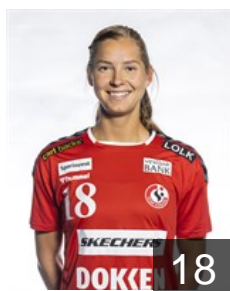

Position: Line Player
Place of birth: Rebild
Date of birth: 29.04.1994
Height: 172 cm

 DEN

Petersen Anne Tolstrup

Position: Right Wing
Place of birth: Aarhus
Date of birth: 07.03.1995
Height: 173 cm

 DEN

Poulsen Rikke

Position: Goalkeeper
Place of birth: Holstebro
Date of birth: 20.04.1986
Height: 177 cm

 NOR

Reistad Henny Ella

Position: Centre Back
Place of birth: Bærum
Date of birth: 09.02.1999
Height: 181 cm

 DEN

Sall Julie Ami

Position: Left Wing
Place of birth: Esbjerg
Date of birth: 21.11.2004
Height: 162 cm

 NOR

Solberg-Isaksen S.

Position: Left Wing
Place of birth: Bærum
Date of birth: 16.06.1990
Height: 178 cm

 DEN

Tranborg Mette