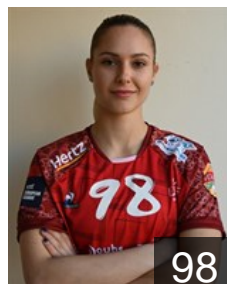

 FRA

Dembele Audrey

Position: Left Back
Place of birth: Paris
Date of birth: 10.03.2001
Height: 183 cm

 CRO

Dežić Ivana

Position: Right Back
Place of birth: Varazdin
Date of birth: 27.07.1994
Height: 179 cm

 FRA

Faure Juliette

Position: Centre Back
Place of birth: Nimes
Date of birth: 23.10.1999
Height: 165 cm

 FRA

Frecon Alizée

Position: Centre Back
Place of birth: Besançon
Date of birth: 06.07.1994
Height: 165 cm

 MKD

Gichevska Leonida

Position: Left Back
Place of birth: Sveti Nikole
Date of birth: 20.06.1998
Height: 178 cm

EUROPEAN CUP - PLAYERS LIST

EHF European League Women 2022/23

 FRA ES Besancon Feminin

 FRA

Granier Lucie