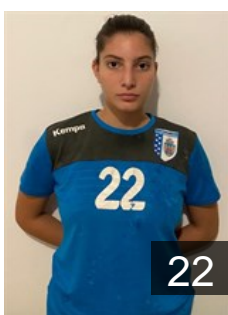

 SLO

Omoregie Elizabeth

Position: Centre Back
Place of birth: Athens
Date of birth: 29.12.1996
Height: 178 cm

 ROU

Pinte Crina Elena

Position: Line Player
Place of birth: Podu Turcului
Date of birth: 03.04.1990
Height: 192 cm

 MNE

Ramusovic Ema

Position: Line Player
Place of birth: Berane
Date of birth: 28.11.1996
Height: 187 cm

 NOR

Skurtveit Davidsen Marie

Position: Goalkeeper
Place of birth: Bergen
Date of birth: 20.08.1993
Height: 178 cm

 ROU

Stoica Angela Stefania

Position: Left Back
Place of birth: Ploiesti
Date of birth: 24.08.2003
Height: 182 cm

 RUS

Sudakova Marina

Position: Right Wing
Place of birth: Volgograd
Date of birth: 17.02.1989
Height: 164 cm

 ROU

Supiala Katia

Position: Line Player
Place of birth: Bucharest
Date of birth: 21.03.2005
Height: 177 cm

 FRA

Zaadi Deuna Grace

Position: Centre Back
Place of birth: Courcouronnes
Date of birth: 07.07.1993
Height: 171 cm