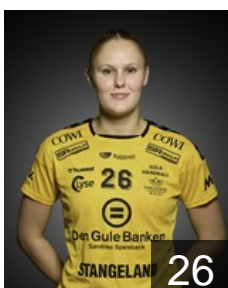

## Eiken Ravndal Maren

Position: Left Wing  
Place of birth: Stavanger  
Date of birth: 26.04.1996  
Height: 166 cm

 NOR

## Frøland Amalie

Position: Goalkeeper  
Place of birth: Andøy  
Date of birth: 01.09.1997  
Height: 175 cm

 NOR

## Giske Viktoria

Position: Line Player  
Place of birth: Stavanger  
Date of birth: 16.10.2004  
Height: 171 cm

 NOR

## Antonsen A.

Position: Centre Back  
Place of birth: Stavanger  
Date of birth: 21.03.2005  
Height: 176 cm

 NOR