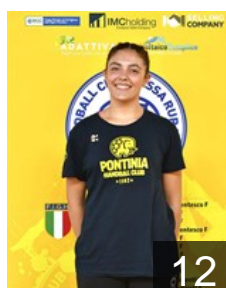

ITA

Sitzia Martina

Position: Goalkeeper
Place of birth: Nuoro
Date of birth: 26.11.2003
Height: 184 cm