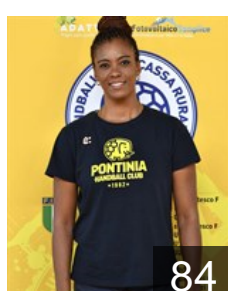

 ITA  
**Colloredo Eleonora**  
Position: Line Player  
Place of birth: Udine  
Date of birth: 02.10.2001  
Height: 165 cm

 ITA  
**Conte Giulia**  
Position: Left Back  
Place of birth: Fondi LT  
Date of birth: 05.10.2003  
Height: 170 cm

 ITA  
**Costanzo Serratto N.**  
Position: Centre Back  
Place of birth: Buenos Aires  
Date of birth: 12.06.1990  
Height: 167 cm

 ITA  
**Crosta Martina**  
Position: Centre Back  
Place of birth: Roma  
Date of birth: 14.06.1993  
Height: 170 cm

 ITA  
**Fabbriatore Luciana**  
Position: Left Wing  
Place of birth: Buenos Aires  
Date of birth: 25.06.1993  
Height: 180 cm

 ITA  
**Faiola Arianna**  
Position: Right Wing  
Place of birth: Latina  
Date of birth: 02.03.2005  
Height: 165 cm

 ITA  
**Francesconi Annagiulia**  
Position: Left Wing  
Place of birth: Roma  
Date of birth: 07.03.1999  
Height: 165 cm

 ITA  
**Gabucci Elisa**  
Position: Right Wing  
Place of birth: Latina  
Date of birth: 13.05.2005  
Height: 165 cm