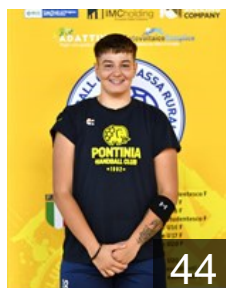

 CUB  
**Gomez Hernandez Suleiky**  
Position: Right Back  
Place of birth: L'Avana  
Date of birth: 21.07.1994  
Height: 185 cm

# EUROPEAN CUP - PLAYERS LIST

EHF European Cup Women 2022/23

 ITA Cassa Rurale Pontinia

 ITA

## Notarianni Michela

Position: Centre Back  
Place of birth: Fondi - LT  
Date of birth: 07.04.2002  
Height: 165 cm

 BUL

## Panayotova Marinela

Position: Right Back  
Place of birth: Haskovo  
Date of birth: 28.02.2001  
Height: 178 cm

 ITA