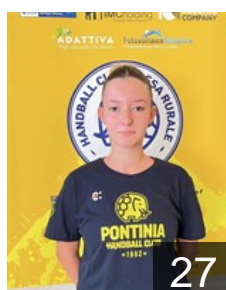

## Panayotova Marinela

Position: Right Back  
Place of birth: Haskovo  
Date of birth: 28.02.2001  
Height: 178 cm

 ITA

## Podda Luisella

Position: Right Wing  
Place of birth: Nuoro  
Date of birth: 10.03.2002  
Height: 165 cm

 ITA

## Ramazzotti Romina

Position: Goalkeeper  
Place of birth: Buenos Aires  
Date of birth: 03.05.1994  
Height: 174 cm

 MNE

## Saranovic Ana

Position: Left Back  
Place of birth: Valjevo  
Date of birth: 10.08.1999  
Height: 185 cm

 ITA