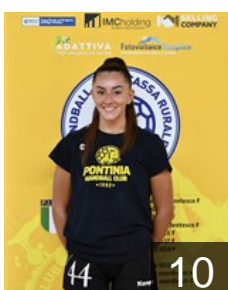

# EUROPEAN CUP - PLAYERS LIST

EHF European Cup Women 2022/23

 ITA Cassa Rurale Pontinia

 ITA  
**Bassanese Alessandra**  
Position: Left Wing  
Place of birth: Varese  
Date of birth: 11.09.1996  
Height: 168 cm

 ITA  
**Bianchi Rebecca**  
Position: Line Player  
Place of birth: Latina  
Date of birth: 13.09.2005  
Height: 170 cm

 ITA  
**Cialei Giorgia**  
Position: Goalkeeper  
Place of birth: Latina  
Date of birth: 16.05.2005  
Height: 180 cm

 ITA  
**Colloredo Eleonora**  
Position: Line Player  
Place of birth: Udine  
Date of birth: 02.10.2001  
Height: 165 cm

 ITA  
**Conte Giulia**  
Position: Left Back  
Place of birth: Fondi LT  
Date of birth: 05.10.2003  
Height: 170 cm

 ITA  
**Costanzo Serratto N.**  
Position: Centre Back  
Place of birth: Buenos Aires  
Date of birth: 12.06.1990  
Height: 167 cm

 ITA  
**Crosta Martina**  
Position: Centre Back  
Place of birth: Roma  
Date of birth: 14.06.1993  
Height: 170 cm