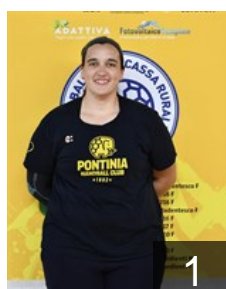

## Notarianni Michela

Position: Centre Back  
Place of birth: Fondi - LT  
Date of birth: 07.04.2002  
Height: 165 cm

 BUL

## Panayotova Marinela

Position: Right Back  
Place of birth: Haskovo  
Date of birth: 28.02.2001  
Height: 178 cm

 ITA

## Podda Luisella

Position: Right Wing  
Place of birth: Nuoro  
Date of birth: 10.03.2002  
Height: 165 cm

 ITA

## Ramazzotti Romina

Position: Goalkeeper  
Place of birth: Buenos Aires  
Date of birth: 03.05.1994  
Height: 174 cm

 MNE