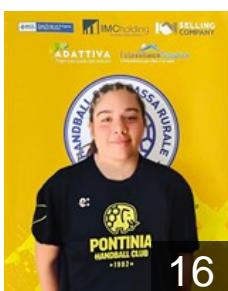

# EUROPEAN CUP - PLAYERS LIST

EHF European Cup Women 2022/23

 ITA Cassa Rurale Pontinia

 ITA  
**Bassanese Alessandra**  
Position: Left Wing  
Place of birth: Varese  
Date of birth: 11.09.1996  
Height: 168 cm

 ITA  
**Bianchi Rebecca**  
Position: Line Player  
Place of birth: Latina  
Date of birth: 13.09.2005  
Height: 170 cm

 ITA  
**Cialei Giorgia**  
Position: Goalkeeper  
Place of birth: Latina  
Date of birth: 16.05.2005  
Height: 180 cm

 ITA  
**Colloredo Eleonora**  
Position: Line Player  
Place of birth: Udine  
Date of birth: 02.10.2001  
Height: 165 cm

 ITA  
**Conte Giulia**  
Position: Left Back  
Place of birth: Fondi LT  
Date of birth: 05.10.2003  
Height: 170 cm