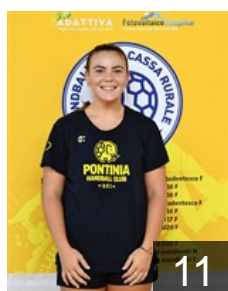

# EUROPEAN CUP - PLAYERS LIST

EHF European Cup Women 2022/23

 ITA Cassa Rurale Pontinia

 ITA  
**Bassanese Alessandra**  
Position: Left Wing  
Place of birth: Varese  
Date of birth: 11.09.1996  
Height: 168 cm

 ITA  
**Bianchi Rebecca**  
Position: Line Player  
Place of birth: Latina  
Date of birth: 13.09.2005  
Height: 170 cm

 ITA  
**Cialei Giorgia**  
Position: Goalkeeper  
Place of birth: Latina  
Date of birth: 16.05.2005  
Height: 180 cm

 ITA  
**Colloredo Eleonora**  
Position: Line Player  
Place of birth: Udine  
Date of birth: 02.10.2001  
Height: 165 cm

 ITA  
**Conte Giulia**  
Position: Left Back  
Place of birth: Fondi LT  
Date of birth: 05.10.2003  
Height: 170 cm

 ITA  
**Costanzo Serratto N.**  
Position: Centre Back  
Place of birth: Buenos Aires  
Date of birth: 12.06.1990  
Height: 167 cm

 ITA  
**Crosta Martina**  
Position: Centre Back  
Place of birth: Roma  
Date of birth: 14.06.1993  
Height: 170 cm