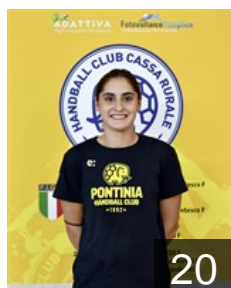

ITA Cassa Rurale Pontinia

ITA

Notarianni Michela

Position: Centre Back
Place of birth: Fondi - LT
Date of birth: 07.04.2002
Height: 165 cm