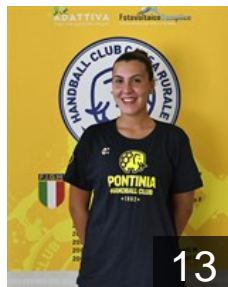

# EUROPEAN CUP - PLAYERS LIST

EHF European Cup Women 2022/23

 ITA Cassa Rurale Pontinia

 ITA  
**Bassanese Alessandra**  
Position: Left Wing  
Place of birth: Varese  
Date of birth: 11.09.1996  
Height: 168 cm

 ITA  
**Bianchi Rebecca**  
Position: Line Player  
Place of birth: Latina  
Date of birth: 13.09.2005  
Height: 170 cm

 ITA  
**Cialei Giorgia**  
Position: Goalkeeper  
Place of birth: Latina  
Date of birth: 16.05.2005  
Height: 180 cm

 ITA  
**Colloredo Eleonora**  
Position: Line Player  
Place of birth: Udine  
Date of birth: 02.10.2001  
Height: 165 cm

 ITA  
**Conte Giulia**  
Position: Left Back  
Place of birth: Fondi LT  
Date of birth: 05.10.2003  
Height: 170 cm

 ITA  
**Costanzo Serratto N.**  
Position: Centre Back  
Place of birth: Buenos Aires  
Date of birth: 12.06.1990  
Height: 167 cm

 ITA  
**Crosta Martina**  
Position: Centre Back  
Place of birth: Roma  
Date of birth: 14.06.1993  
Height: 170 cm