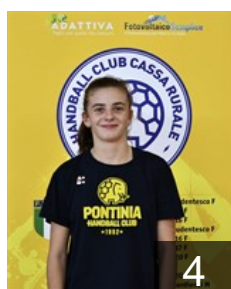

## Notarianni Michela

Position: Centre Back  
Place of birth: Fondi - LT  
Date of birth: 07.04.2002  
Height: 165 cm

 BUL

## Panayotova Marinela

Position: Right Back  
Place of birth: Haskovo  
Date of birth: 28.02.2001  
Height: 178 cm

 ITA

## Podda Luisella

Position: Right Wing  
Place of birth: Nuoro  
Date of birth: 10.03.2002  
Height: 165 cm

 ITA