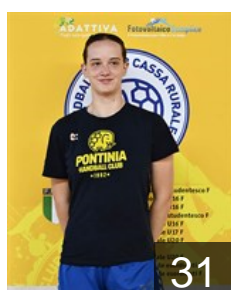

## Notarianni Michela

Position: Centre Back  
Place of birth: Fondi - LT  
Date of birth: 07.04.2002  
Height: 165 cm

 BUL

## Panayotova Marinela

Position: Right Back  
Place of birth: Haskovo  
Date of birth: 28.02.2001  
Height: 178 cm

 ITA

## Podda Luisella

Position: Right Wing  
Place of birth: Nuoro  
Date of birth: 10.03.2002  
Height: 165 cm

 ITA

## Ramazzotti Romina

Position: Goalkeeper  
Place of birth: Buenos Aires  
Date of birth: 03.05.1994  
Height: 174 cm

 MNE