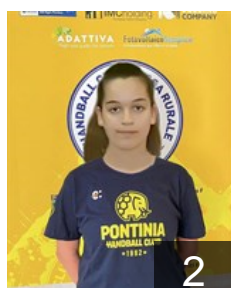

ITA

Scorsini Sara

Position: Line Player
Place of birth: Latina
Date of birth: 30.04.2005
Height: 170 cm