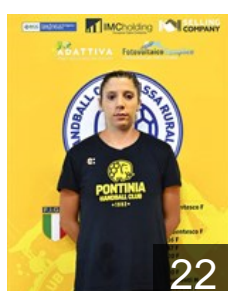

 ITA  
**Bianchi Rebecca**  
Position: Line Player  
Place of birth: Latina  
Date of birth: 13.09.2005  
Height: 170 cm

 ITA  
**Cialei Giorgia**  
Position: Goalkeeper  
Place of birth: Latina  
Date of birth: 16.05.2005  
Height: 180 cm

 ITA  
**Colloredo Eleonora**  
Position: Line Player  
Place of birth: Udine  
Date of birth: 02.10.2001  
Height: 165 cm

 ITA  
**Conte Giulia**  
Position: Left Back  
Place of birth: Fondi LT  
Date of birth: 05.10.2003  
Height: 170 cm

 ITA  
**Costanzo Serratto N.**  
Position: Centre Back  
Place of birth: Buenos Aires  
Date of birth: 12.06.1990  
Height: 167 cm

 ITA  
**Crosta Martina**  
Position: Centre Back  
Place of birth: Roma  
Date of birth: 14.06.1993  
Height: 170 cm

 ITA  
**Fabbriatore Luciana**  
Position: Left Wing  
Place of birth: Buenos Aires  
Date of birth: 25.06.1993  
Height: 180 cm

 ITA  
**Faiola Arianna**  
Position: Right Wing  
Place of birth: Latina  
Date of birth: 02.03.2005  
Height: 165 cm