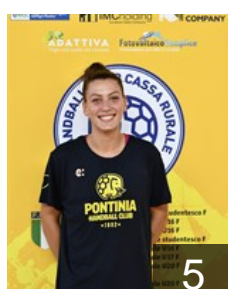

 ITA  
**Bianchi Rebecca**  
Position: Line Player  
Place of birth: Latina  
Date of birth: 13.09.2005  
Height: 170 cm

 ITA  
**Cialei Giorgia**  
Position: Goalkeeper  
Place of birth: Latina  
Date of birth: 16.05.2005  
Height: 180 cm

 ITA  
**Colloredo Eleonora**  
Position: Line Player  
Place of birth: Udine  
Date of birth: 02.10.2001  
Height: 165 cm

 ITA  
**Conte Giulia**  
Position: Left Back  
Place of birth: Fondi LT  
Date of birth: 05.10.2003  
Height: 170 cm

 ITA  
**Costanzo Serratto N.**  
Position: Centre Back  
Place of birth: Buenos Aires  
Date of birth: 12.06.1990  
Height: 167 cm

 ITA  
**Crosta Martina**  
Position: Centre Back  
Place of birth: Roma  
Date of birth: 14.06.1993  
Height: 170 cm

 ITA  
**Fabbriatore Luciana**  
Position: Left Wing  
Place of birth: Buenos Aires  
Date of birth: 25.06.1993  
Height: 180 cm

 ITA  
**Faiola Arianna**  
Position: Right Wing  
Place of birth: Latina  
Date of birth: 02.03.2005  
Height: 165 cm