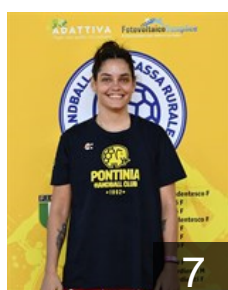

# EUROPEAN CUP - PLAYERS LIST

EHF European Cup Women 2022/23

 ITA Cassa Rurale Pontinia

 ITA  
**Bassanese Alessandra**  
Position: Left Wing  
Place of birth: Varese  
Date of birth: 11.09.1996  
Height: 168 cm

 ITA  
**Bianchi Rebecca**  
Position: Line Player  
Place of birth: Latina  
Date of birth: 13.09.2005  
Height: 170 cm

 ITA  
**Cialei Giorgia**  
Position: Goalkeeper  
Place of birth: Latina  
Date of birth: 16.05.2005  
Height: 180 cm

 ITA  
**Colloredo Eleonora**  
Position: Line Player  
Place of birth: Udine  
Date of birth: 02.10.2001  
Height: 165 cm

 ITA  
**Conte Giulia**  
Position: Left Back  
Place of birth: Fondi LT  
Date of birth: 05.10.2003  
Height: 170 cm

 ITA  
**Costanzo Serratto N.**  
Position: Centre Back  
Place of birth: Buenos Aires  
Date of birth: 12.06.1990  
Height: 167 cm

 ITA  
**Crosta Martina**  
Position: Centre Back  
Place of birth: Roma  
Date of birth: 14.06.1993  
Height: 170 cm