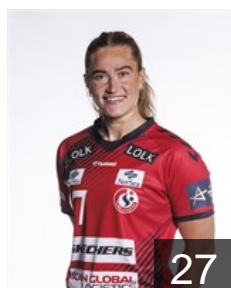

EUROPEAN CUP - PLAYERS LIST

EHF Champions League Women 2023/24

WOMEN'S

DEN Team Esbjerg

DEN

Petersen Anne Tolstrup

Position: Right Wing
Place of birth: Aarhus
Date of birth: 07.03.1995
Height: 173 cm