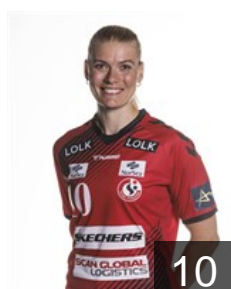

# EUROPEAN CUP - PLAYERS LIST

EHF Champions League Women 2023/24

WOMEN'S

 DEN Team Esbjerg

 NOR

**Breistøl Kristine**

Position: Left Back  
Place of birth: Oslo  
Date of birth: 23.08.1993  
Height: 193 cm

 DEN

**Gade Caroline**

Position: Right Wing  
Place of birth: Esbjerg  
Date of birth: 11.07.2004  
Height: 169 cm

 DEN

**Heindahl K.**

Position: Line Player  
Place of birth: Rudersdal  
Date of birth: 26.03.1992  
Height: 185 cm