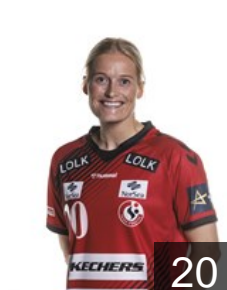

# EUROPEAN CUP - PLAYERS LIST

EHF Champions League Women 2023/24

WOMEN'S

 DEN Team Esbjerg

 NOR

**Breistøl Kristine**

Position: Left Back  
Place of birth: Oslo  
Date of birth: 23.08.1993  
Height: 193 cm

 DEN

 DEN

**Iversen Rikke**

Position: Line Player  
Place of birth: København  
Date of birth: 18.05.1993  
Height: 178 cm

 NOR

**Jacobsen Julie Bø**

Position: Centre Back  
Place of birth: Lørenskog  
Date of birth: 23.06.1998  
Height: 168 cm

 NOR

**Jacobsen Marit Røsberg**

Position: Right Wing  
Place of birth: Narvik  
Date of birth: 25.02.1994  
Height: 165 cm

 DEN

**Kristensen Anna Opstrup**

Position: Goalkeeper  
Place of birth: Skanderborg  
Date of birth: 25.10.2000  
Height: 184 cm