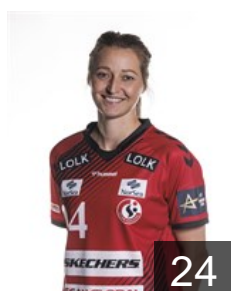

 DEN

**Nielsen Kaja Kamp**

Position: Line Player  
Place of birth: Rebild  
Date of birth: 29.04.1994  
Height: 172 cm

# EUROPEAN CUP - PLAYERS LIST

EHF Champions League Women 2023/24

WOMEN'S

 DEN Team Esbjerg

 DEN

**Petersen Anne Tolstrup**

Position: Right Wing  
Place of birth: Aarhus  
Date of birth: 07.03.1995  
Height: 173 cm

 NOR

**Reistad Henny Ella**

Position: Centre Back  
Place of birth: Bærum  
Date of birth: 09.02.1999  
Height: 181 cm

 NOR

**Solberg-Isaksen S.**

Position: Left Wing  
Place of birth: Bærum  
Date of birth: 16.06.1990  
Height: 178 cm