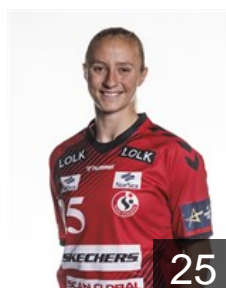

 DEN

**Møller Michala Elsberg**

Position: Left Back  
Place of birth: Aalborg  
Date of birth: 16.02.2000  
Height: 178 cm

 NOR

**Mørk Nora**

Position: Right Back  
Place of birth: Oslo  
Date of birth: 05.04.1991  
Height: 167 cm

 DEN

**Nielsen Kaja Kamp**

Position: Line Player  
Place of birth: Rebild  
Date of birth: 29.04.1994  
Height: 172 cm

# EUROPEAN CUP - PLAYERS LIST

EHF Champions League Women 2023/24

WOMEN'S

 DEN Team Esbjerg

 DEN

**Petersen Anne Tolstrup**

Position: Right Wing  
Place of birth: Aarhus  
Date of birth: 07.03.1995  
Height: 173 cm

 NOR

**Reistad Henny Ella**

Position: Centre Back  
Place of birth: Bærum  
Date of birth: 09.02.1999  
Height: 181 cm

 NOR

**Solberg-Isaksen S.**

Position: Left Wing  
Place of birth: Bærum  
Date of birth: 16.06.1990  
Height: 178 cm