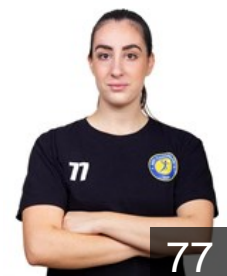

 GRE

Emmanouilidou Christina

Position: Left Wing
Place of birth: Veroia
Date of birth: 21.09.1998
Height: 165 cm

 GRE

Florou Aikaterini

Position: Goalkeeper
Place of birth: Thessaloniki
Date of birth: 03.08.2002
Height: 165 cm

 GRE

Giannopoulou Panagiota

Position: Left Back
Place of birth: Veroia
Date of birth: 12.03.2007
Height: 171 cm

 BRA

Gomez da Silva Cristiane

Position: Line Player
Place of birth: Vigia
Date of birth: 18.06.1992
Height: 173 cm

 BRA

Goncalves Rodrigues Bruna

Position: Right Back
Place of birth: Sao Paulo
Date of birth: 02.06.1994
Height: 165 cm

 GRE

Karakosta Sofia Evanthia

Position: Centre Back
Place of birth: Thessaloniki
Date of birth: 16.03.2007
Height: 167 cm

 GRE

Kouklotidou Eirini

Position: Left Wing
Place of birth: Thessaloniki
Date of birth: 25.06.2003
Height: 168 cm

 GRE

Kouklotidou Eleftheria

Position: Right Wing
Place of birth: Thessaloniki
Date of birth: 05.02.2002
Height: 168 cm